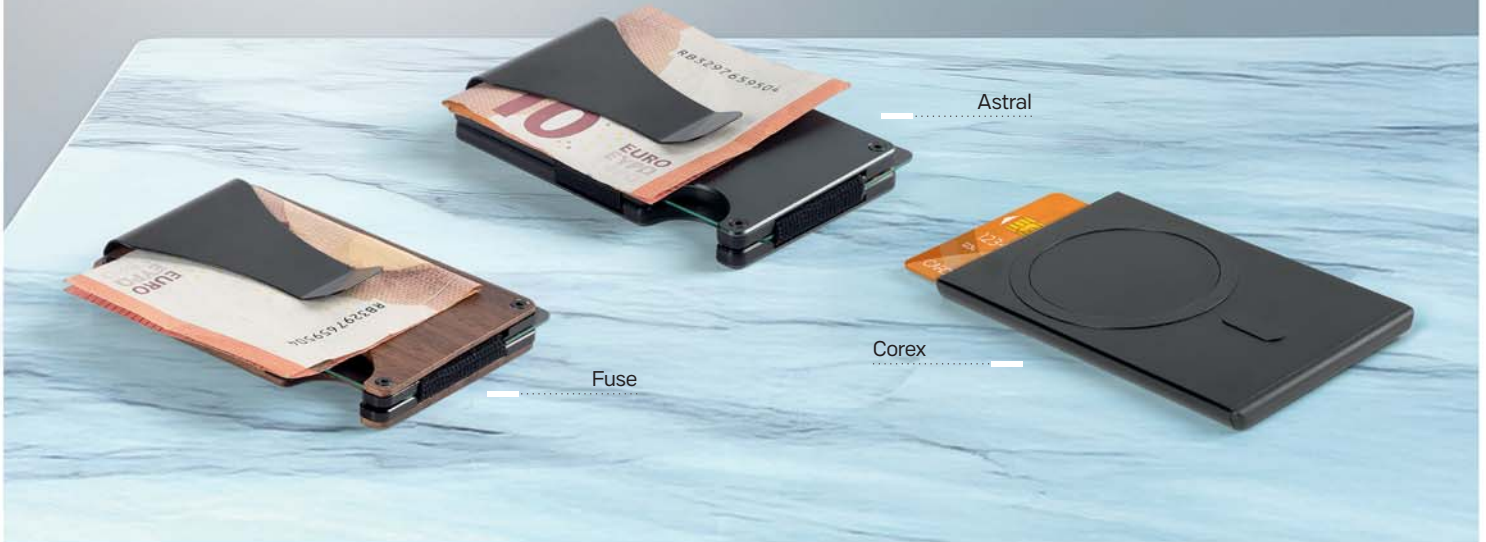

Card Holders

WITH RFID PROTECTION

10 50

10 20 86

Fuse 34.704.70

CARD HOLDER WITH RFID PROTECTION

Material: aluminium/wood Size: 8.6 x 5.4 x 0.7 cm Packing: 264/66/1
Recommended print type: laser engraving

Astral 34.705

CARD HOLDER WITH RFID PROTECTION

Material: aluminium/plastic Size: 8.6 x 5.4 x 0.7 cm Packing: 264/66/1
Recommended print type: laser engraving

Corex 34.749

CARD HOLDER WITH RFID PROTECTION

Material: aluminium Size: 9.5 x 6.3 x 0.9 cm Packing: 120/1
Recommended print type: laser engraving