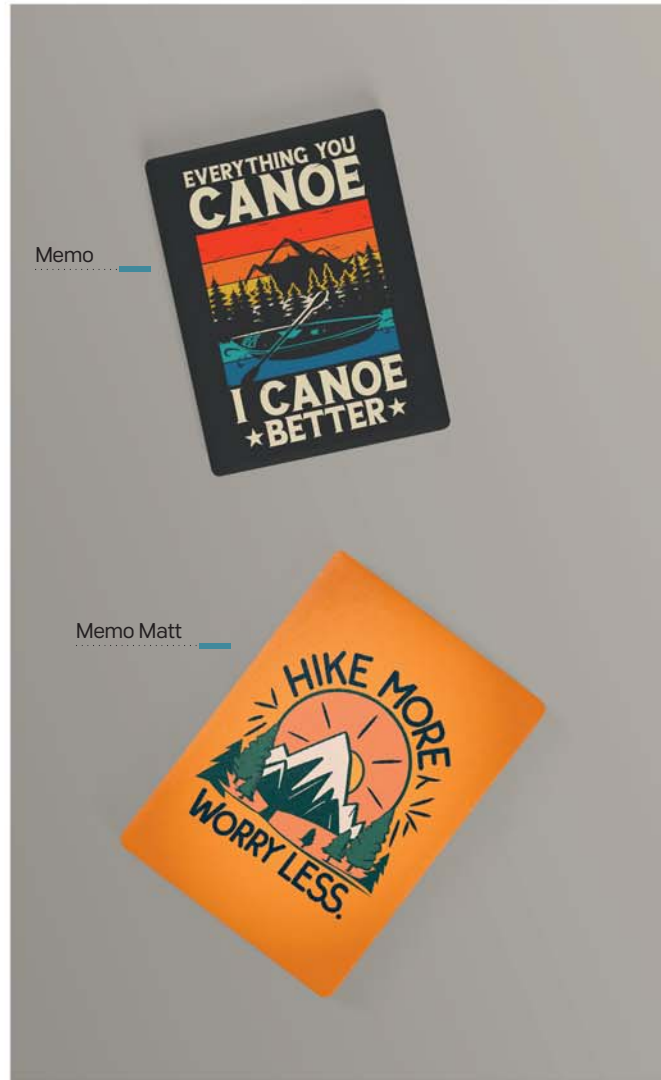

Memo

Memo Matt

STONEWARE MAGNET

Size: 7 x 5 x 0.8 cm Packing: 200/50
Recommended print type: digital printing, sublimation

STONEWARE MAGNET

Size: 7 x 5 x 0.8 cm Packing: 200/50
Recommended print type: digital printing, sublimation