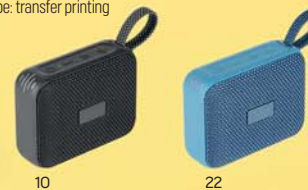

Canto

Opera

Canto 38.094

WATER-RESISTANT IPX5 WIRELESS SPEAKER, 5W
Material: ABS Size: 11.3 x 7.7 x 5.4 cm Packing: 20/1
Recommended print type: transfer printing

Opera 38.097

WATERPROOF IPX7 WIRELESS SPEAKER, 5W
Material: ABS Size: 11.8 x 9.6 x 4 cm Packing: 40/1
Recommended print type: digital printing