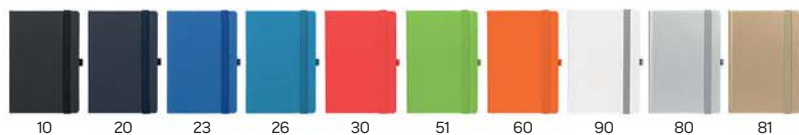

Miami Soft Flexy 991.041

A5 NOTEBOOK

Book block: printed on white offset paper 80 g/m², 192 lined pages Cover material: thermo sensitive PU

Size: 14.5 x 21 cm Packing: 20

Recommended print type: screen printing, digital printing, foil stamping, hot stamping, laser engraving