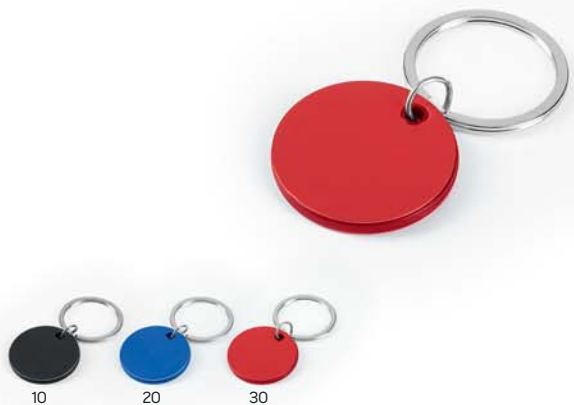

Circo Colore 33.200

METAL KEY HOLDER
Size: Ø 3.8 x 0.4 cm Packing: 400/50
Recommended print type: laser engraving