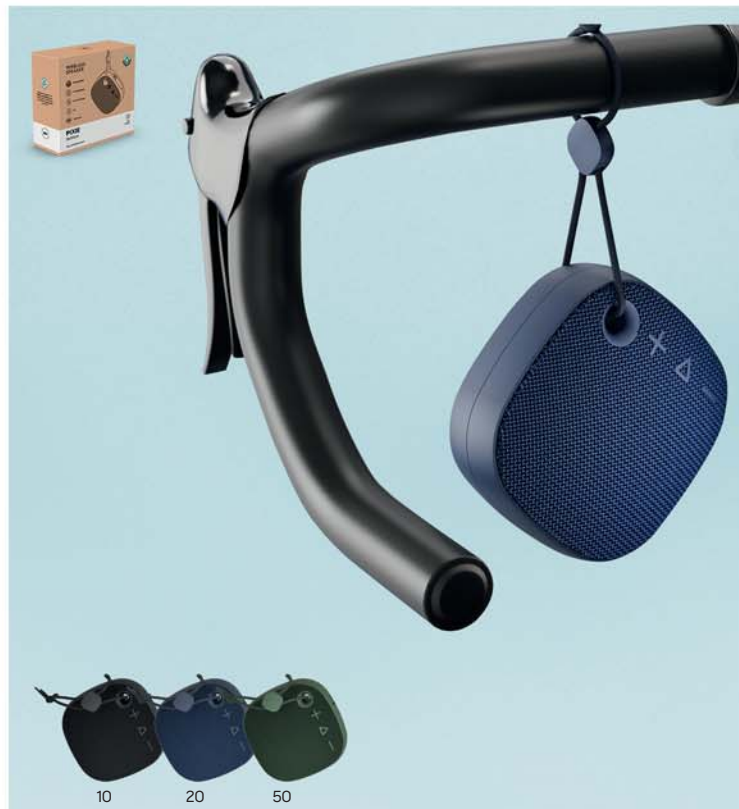

Pixie 38.090

WIRELESS SPEAKER, 5W
Material: recycled ABS Size: 10.9 x 10.9 x 4.3 cm Packing: 40/1
Recommended print type: digital printing