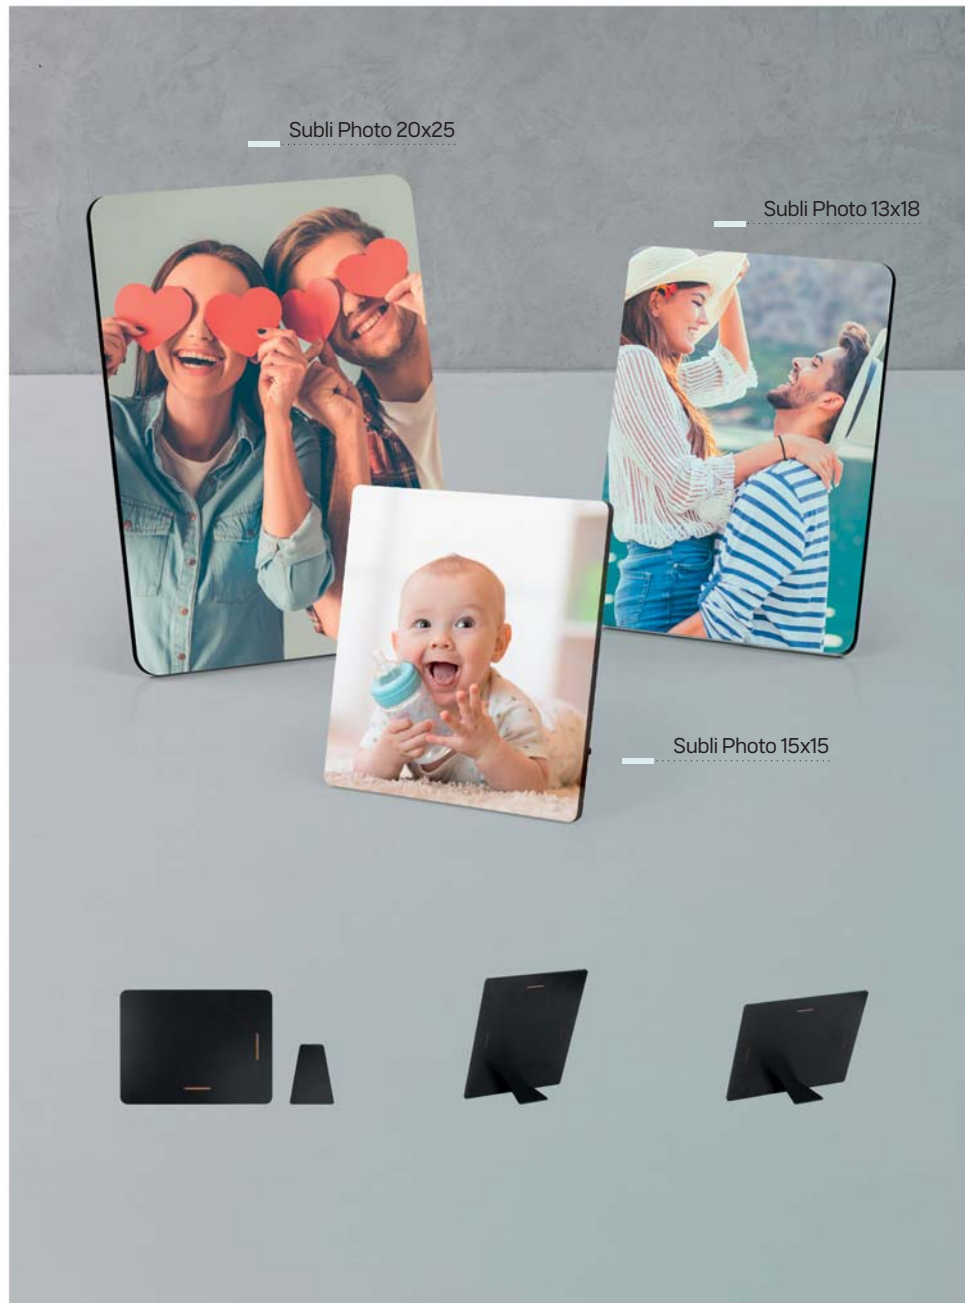

Subli Photo 13x18

Subli Photo 15x15

Logic 34.570.71

CALCULATOR, 12 DIGITS

Size: 17 x 9.5 x 1.2 cm Packing: 88/22/1
Recommended print type: laser engraving, pad printing

Subli Photo 20x25