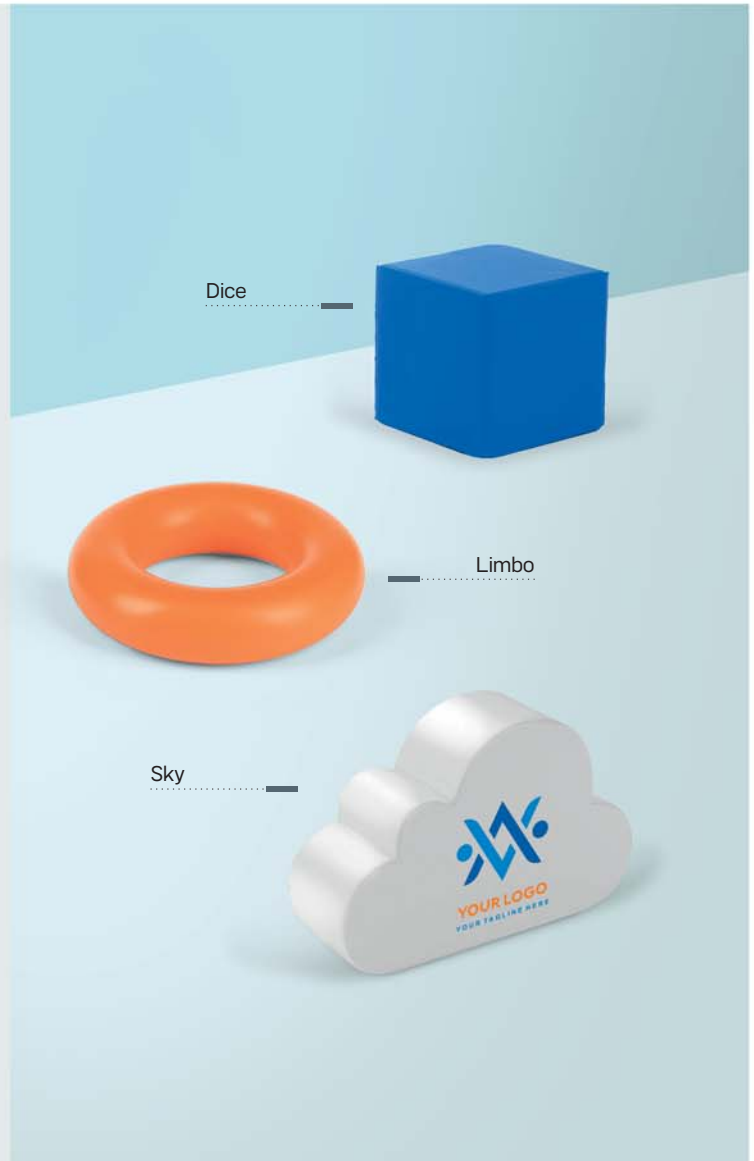

Dice 32.328

ANTISTRESS CUBE

Material: PU foam Size: 4 x 4 x 4 cm Packing: 250/50
Recommended print type: pad printing, digital printing

Limbo 32.337

ANTISTRESS RING

Material: PU Size: Ø 7 x 1.8 cm Packing: 250/50
Recommended print type: pad printing, digital printing

Sky 32.327

ANTISTRESS CLOUD

Material: PU foam Size: 8 x 5 x 2.5 cm Packing: 250/50
Recommended print type: pad printing, digital printing