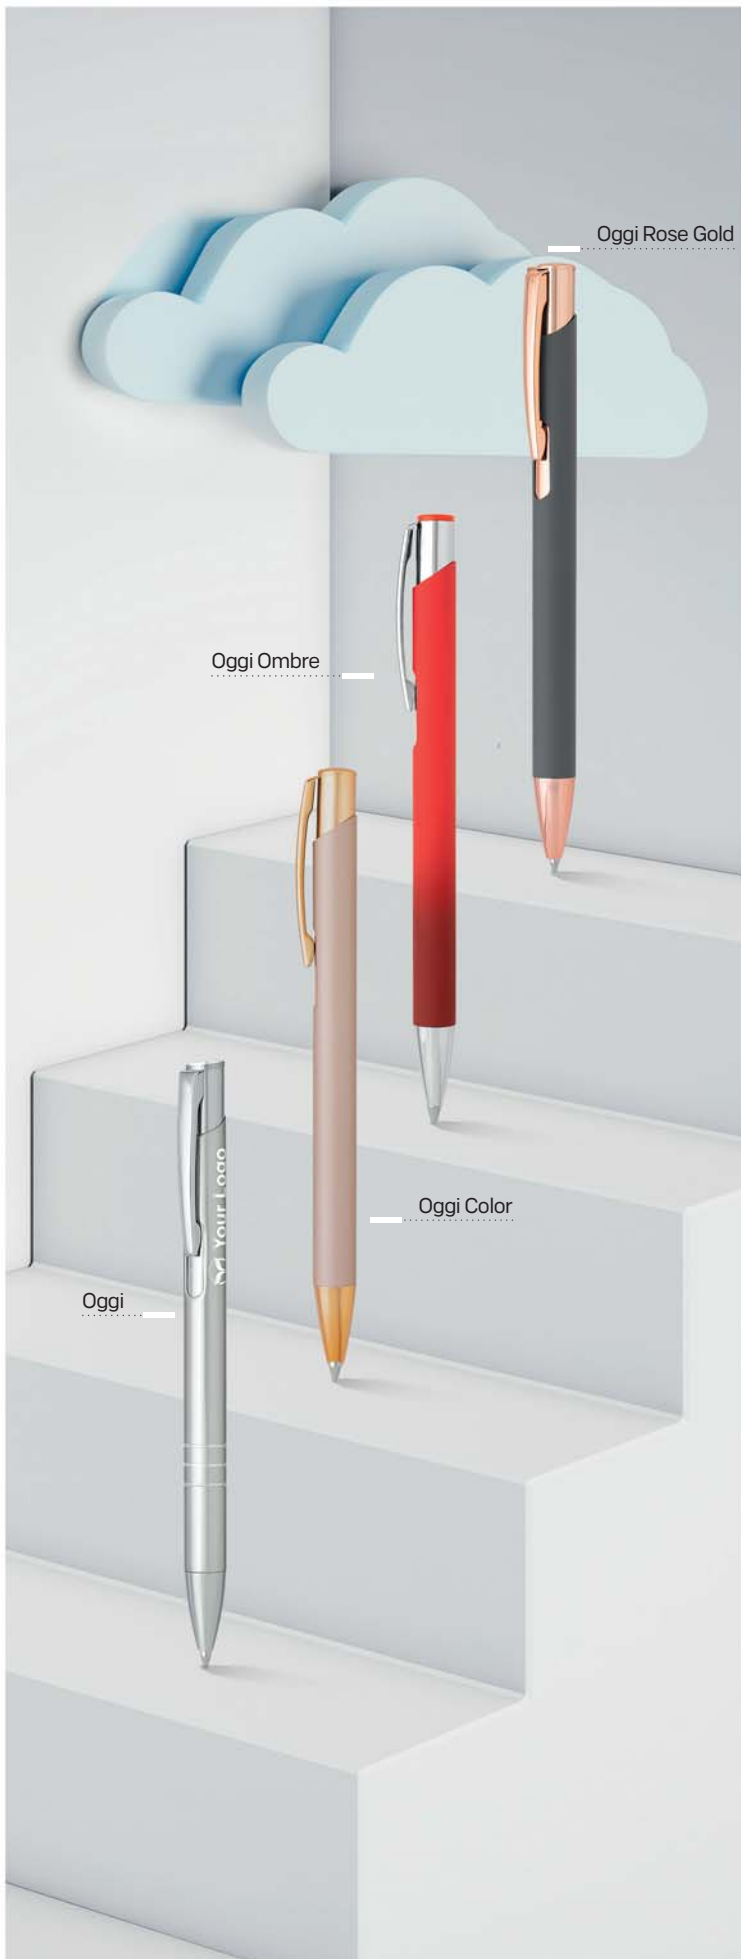

Oggi Rose Gold

Oggi Ombre

Oggi Color

Oggi

10 12 20 90 92

Oggi Rose Gold 11.088

METAL BALL PEN

Ink color: blue Size: Ø 1 x 13,8 cm Packing: 500/50
Recommended print type: digital printing, laser engraving