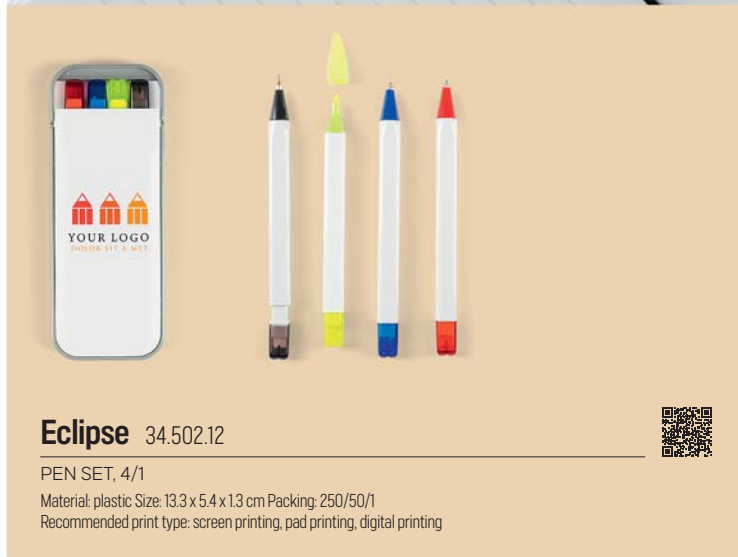

Recommended print type: screen printing, pad printing, digital printing

Eclipse 34.502.12

PEN SET, 4/1

Material: plastic Size: 13.3 x 5.4 x 1.3 cm Packing: 250/50/1

Recommended print type: screen printing, pad printing, digital printing