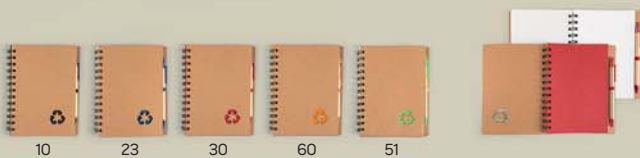

10 23 30 60 51

Geo 34.512

NOTEBOOK WITH PEN

Size: 18 x 13 x 1.3 cm Packing: 50/25/1 Recommended print type: screen printing