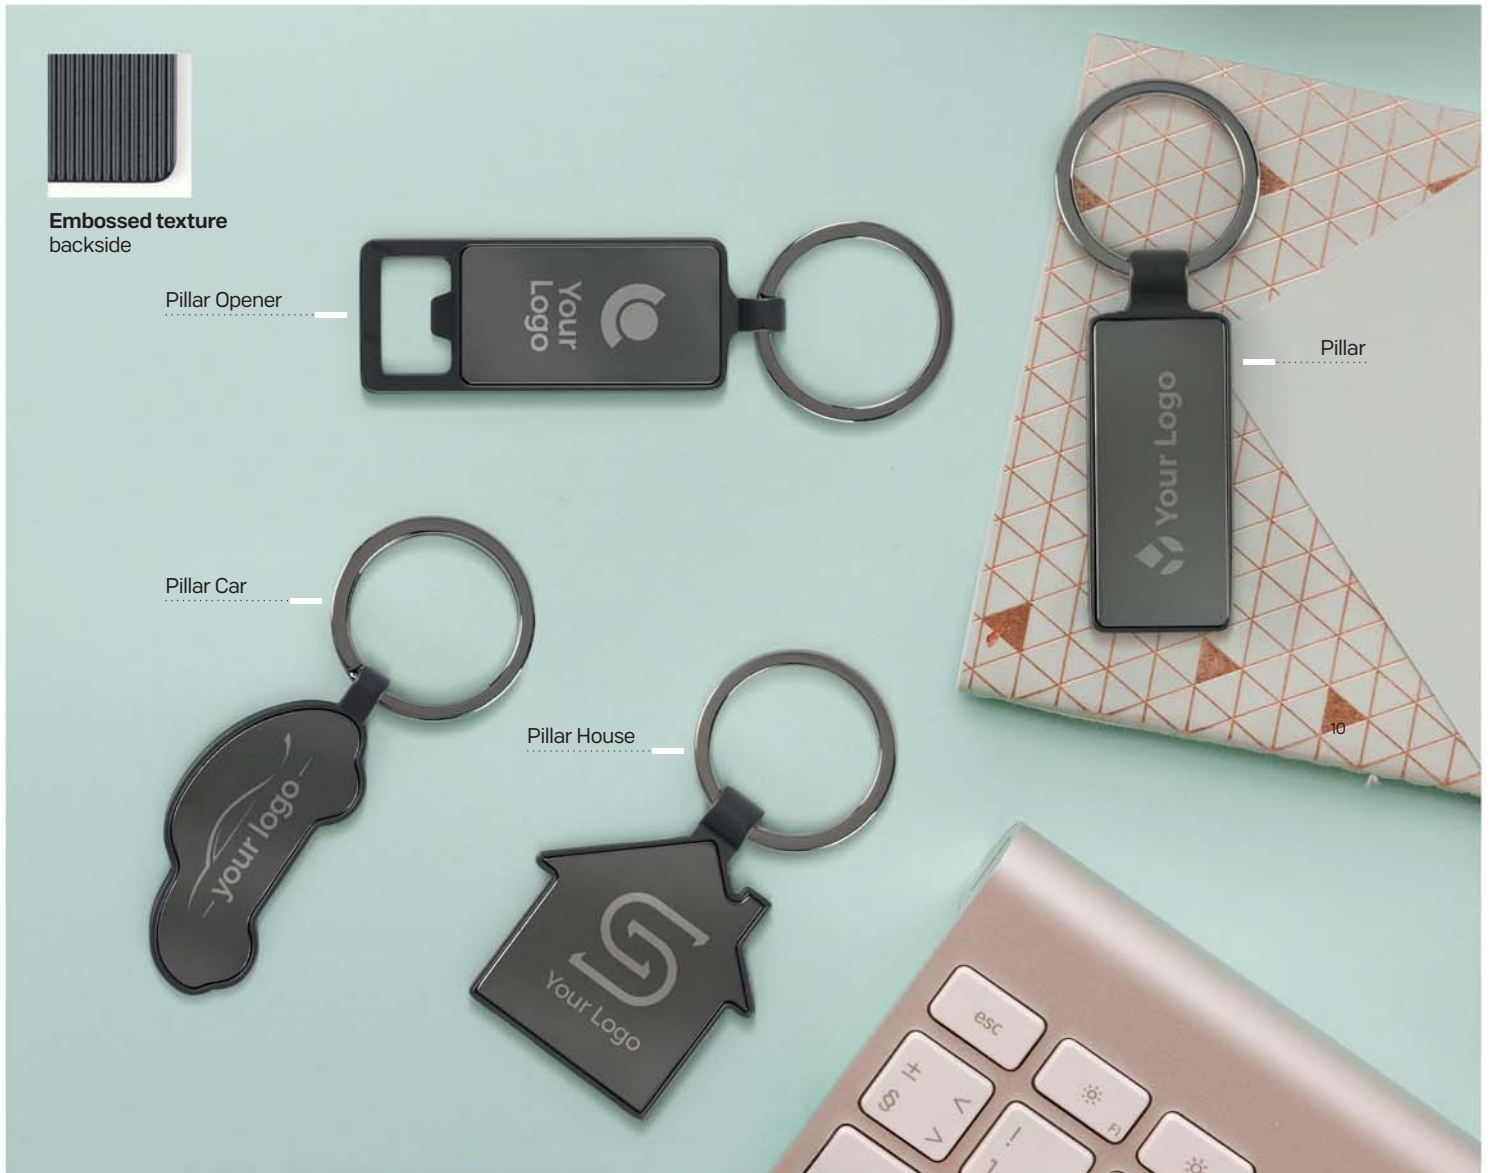

Embossed texture
backside

Pillar Opener

Pillar

Pillar Car

Pillar House

Pillar House 33.235.86

METAL KEY HOLDER

Size: 4.6 x 4.8 cm Packing: 200/50/1
Recommended print type: laser engraving