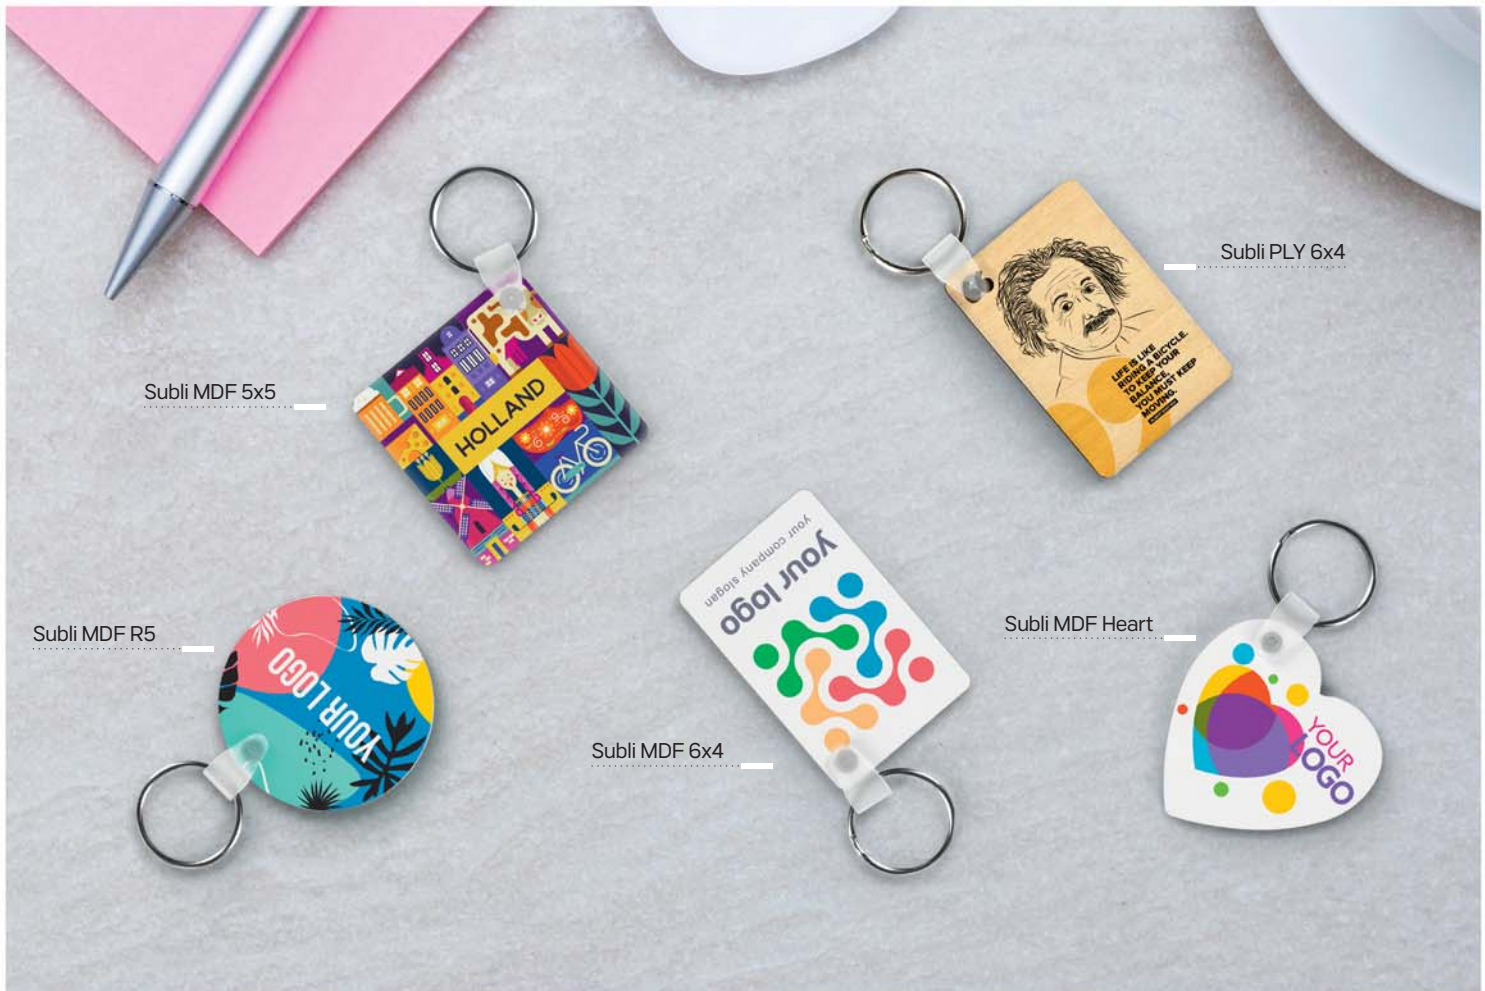

Subli MDF 5x5

Subli PLY 6x4

Subli MDF R5

Subli MDF 6x4

Subli MDF Heart

Subli PLY 6x4 30.067.71

PLY WOOD SUBLIMATION KEY HOLDER

Size: 6 x 4 x 0.3 cm Packing: 500/50
Recommended print type: sublimation

Subli MDF Heart 30.065.90

MDF SUBLIMATION KEY HOLDER

Size: 5 x 5 x 0.3 cm Packing: 1000/50
Recommended print type: sublimation

Subli MDF 5x5 30.063.90

MDF SUBLIMATION KEY HOLDER

Size: 5 x 5 x 0.3 cm Packing: 1000/50
Recommended print type: sublimation

Subli MDF 6x4 30.064.90

MDF SUBLIMATION KEY HOLDER

Size: 6 x 4 x 0.3 cm Packing: 500/50
Recommended print type: sublimation

Subli MDF R5 30.062.90

MDF SUBLIMATION KEY HOLDER

Size: Ø5 x 0.3 cm Packing: 1000/50
Recommended print type: sublimation