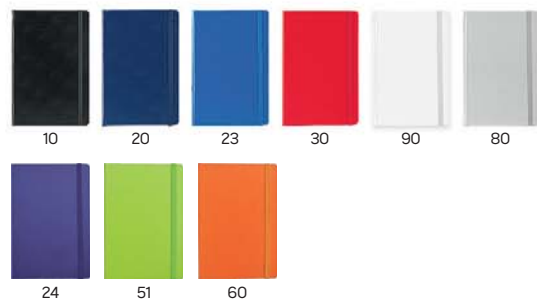

Toto Maxi 991.021

B5 NOTEBOOK

Book block: printed on ivory offset paper 80 g/m², 192 lined pages Cover material: vinyl
Size: 17.4 x 24.4 cm Packing: 20
Recommended print type: screen printing, digital printing, foil stamping