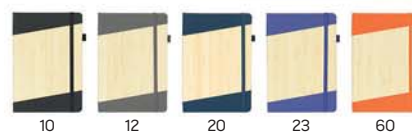

Klimt 34.568

A5 NOTEBOOK

Book block: printed on ivory offset paper 80 g/m², 160 lined pages
Cover material: thermo sensitive PU in combination with bamboo Size: 14.5 x 21 cm Packing: 20
Recommended print type: digital printing, laser engraving