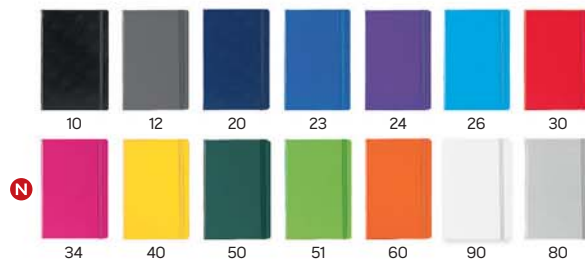

Toto 991.009

A5 NOTEBOOK

Book block: printed on ivory offset paper 80 g/m², 192 lined pages Cover material: vinyl
Size: 14 x 21 cm Packing: 20
Recommended print type: screen printing, digital printing, foil stamping