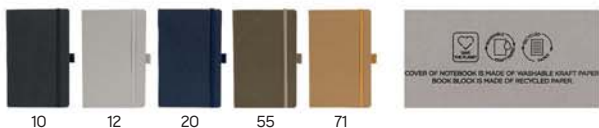

Size: 14.2 x 21 cm Packing: 20

Recommended print type: hot stamping, screen printing, foil stamping, laser engraving, digital printing

Cover made of
apple peel (40%)

Book block made of
citrus (15%)

Lyra 34.679