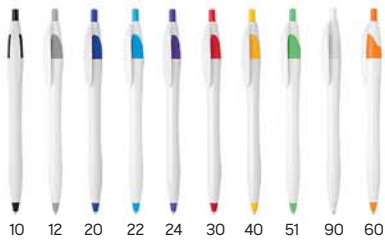

521 10.083

PLASTIC BALL PEN

Ink color: blue Size: Ø 1 x 14.5 cm Packing: 1000/50
Recommended print type: pad printing