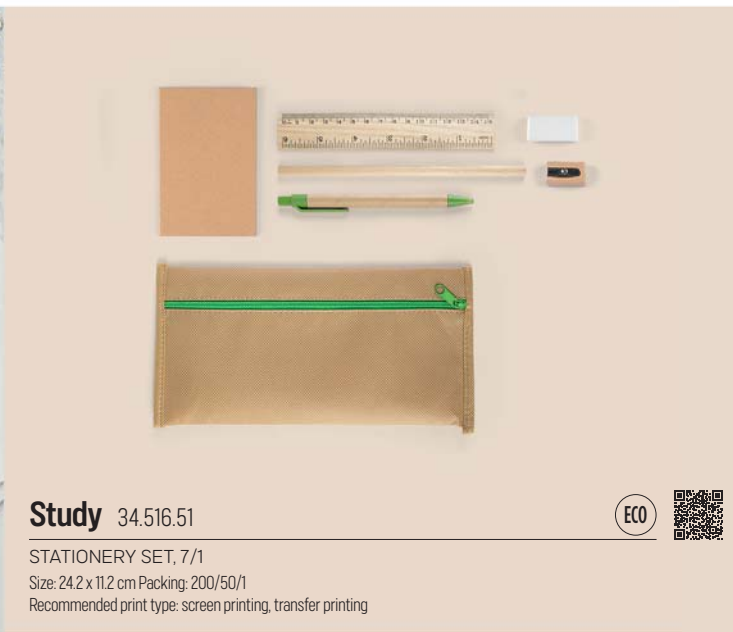

Study 34.516.51

STATIONERY SET, 7/1

Size: 24.2 x 11.2 cm Packing: 200/50/1

Recommended print type: screen printing, transfer printing

OFFICE

i 91 Paper inlay is included