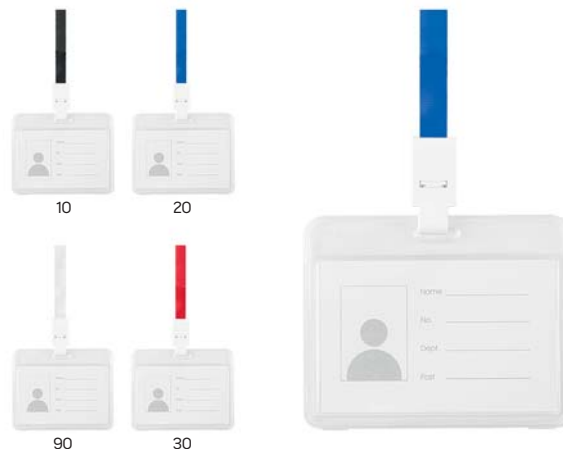

Persona Plus 34.645.91

PVC ID CARD HOLDER
 Size: 9.2 x 5.9 cm Packing: 600/50
 Recommended print type: digital printing

Ego 35.144

PLASTIC ID CARD HOLDER WITH LANYARD
 Size: 9.7 x 7.7 x 0.7 cm Packing: 384/48
 Recommended print type: digital printing