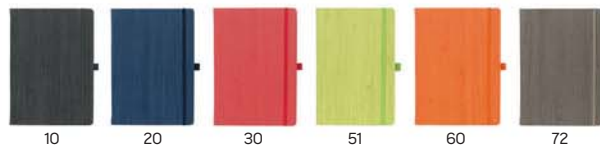

Woody Maxi 991.020

B5 NOTEBOOK

Book block: printed on ivory offset paper 80 g/m², 192 lined pages Cover material: thermo sensitive PU
Size: 17.4 x 24.4 cm Packing: 20
Recommended print type: digital printing, hot stamping