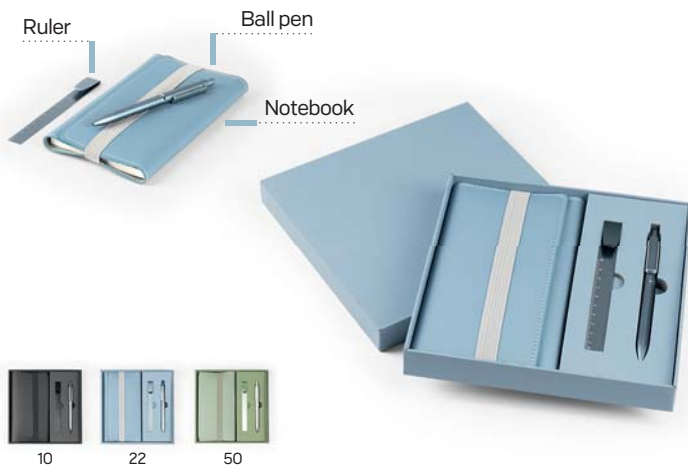

Barter 34.606

WALLET WITH RFID PROTECTION

Material: PU/aluminium Size: 7.2 x 2.7 x 10.5 cm Packing: 100/25/1
Recommended print type: pad printing, laser engraving

Royal 34.612.71

BUSINESS GIFT SET, 2/1

Size: 14.1 x 15.1 x 3.2 cm Packing: 48/1
Recommended print type: laser engraving