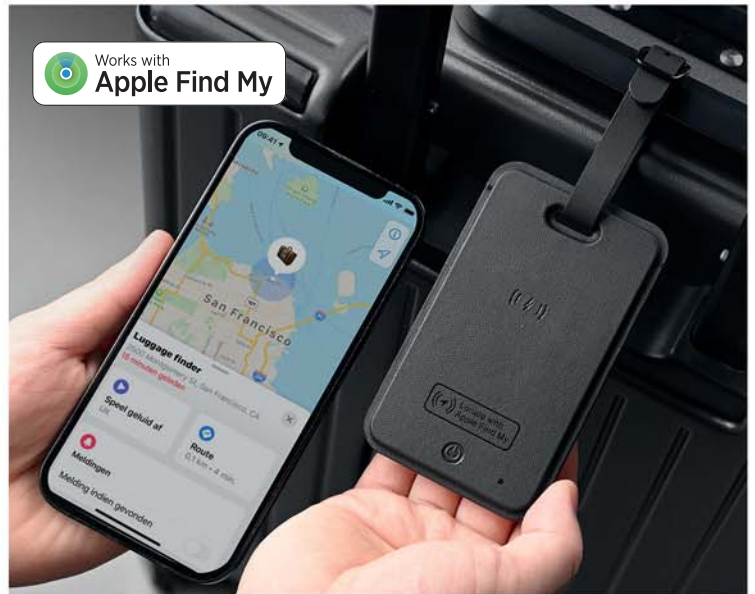

Wallet Finder 38.136.10

FINDMY WALLET
Material: PU Size: 11.7 x 9 x 1.5 cm Packing: 50/1
Recommended print type: digital printing, screen printing

Works with
Apple Find My