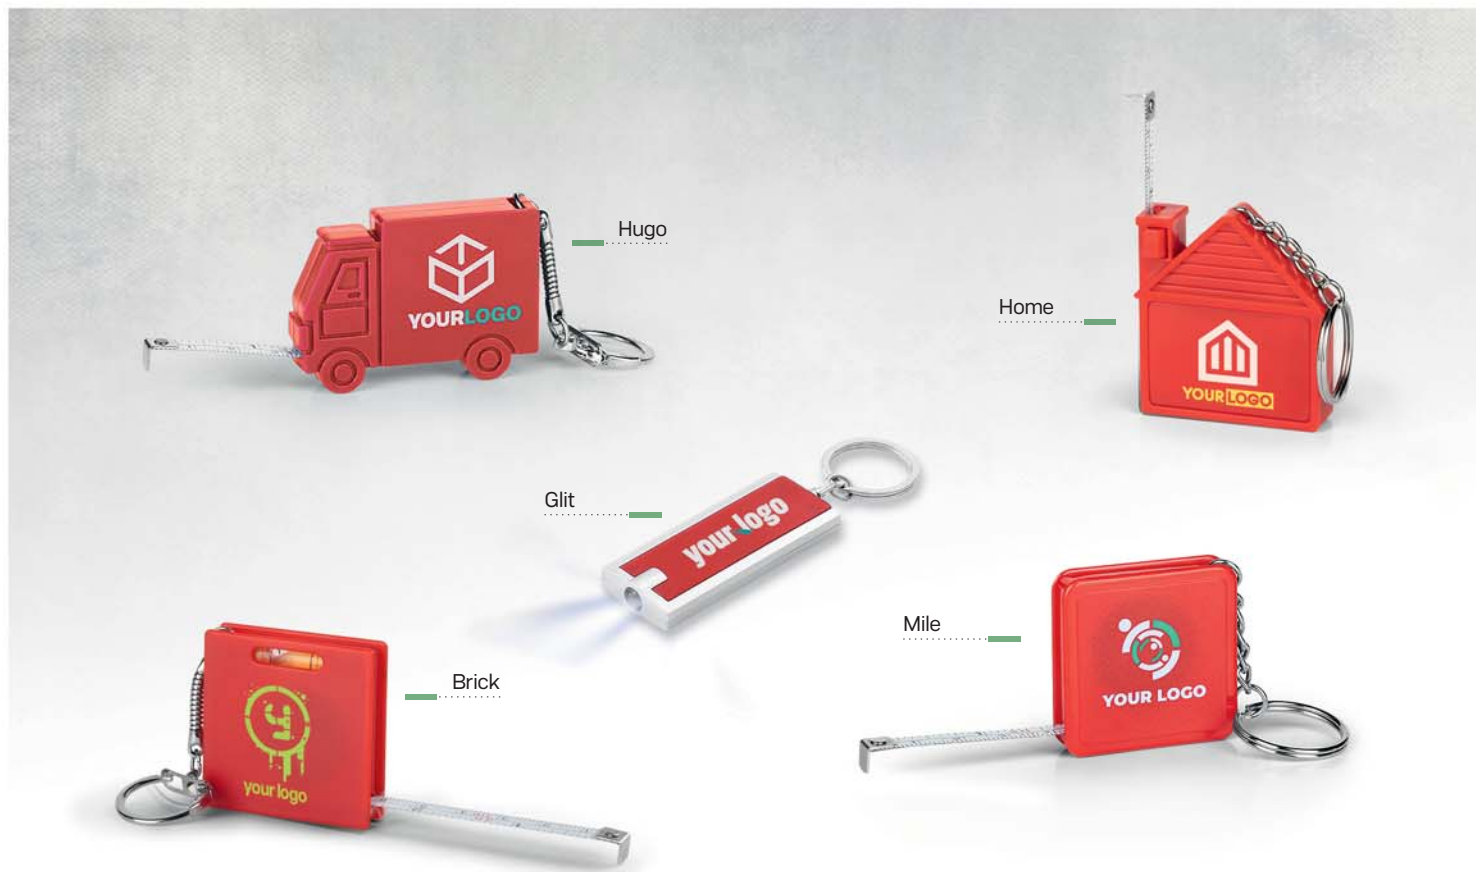

Ruler 33.180.90

FOLDABLE RULER AND KEY HOLDER, 0.5 m

Size: 6.5 x 2.5 x 1.3 cm Packing: 400/50

Recommended print type: digital printing

 0.5m

Hugo 33.072

PLASTIC KEY HOLDER WITH MEASURING TAPE, 1 m
 Size: 5.5 x 4 x 1 cm Packing: 500/50
 Recommended print type: screen printing, pad printing, digital printing