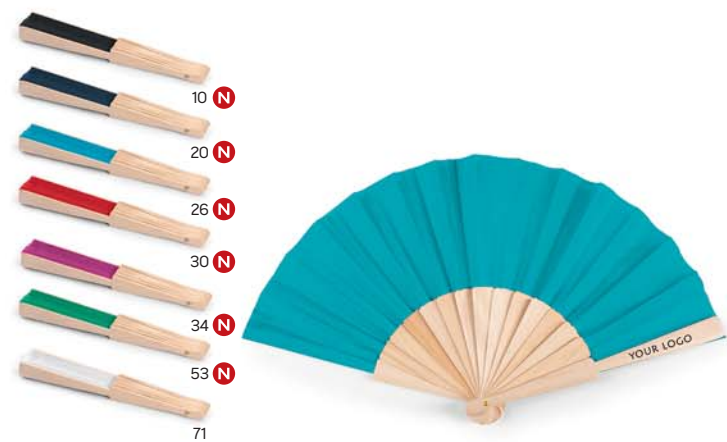

Pattaya 32.330

HAND FAN

Material: plastic/polyester Size: 23 x 2.5 x 2 cm Packing: 250/25
Recommended print type: pad printing

Breeze 38.140

HANDHELD FAN WITH 3 SPEEDS

Material: plastic Size: 13.6 x 6.3 x 3 cm Packing: 80/1
Recommended print type: pad printing, digital printing