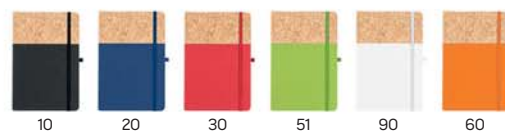

Note Cork 34.538

A5 NOTEBOOK

Book block: printed on ivory offset paper 70 g/m², 160 lined pages Cover material: PU

Size: 14 x 21 cm Packing: 50

Recommended print type: digital printing, hot stamping

Nubuck Eco 991.037