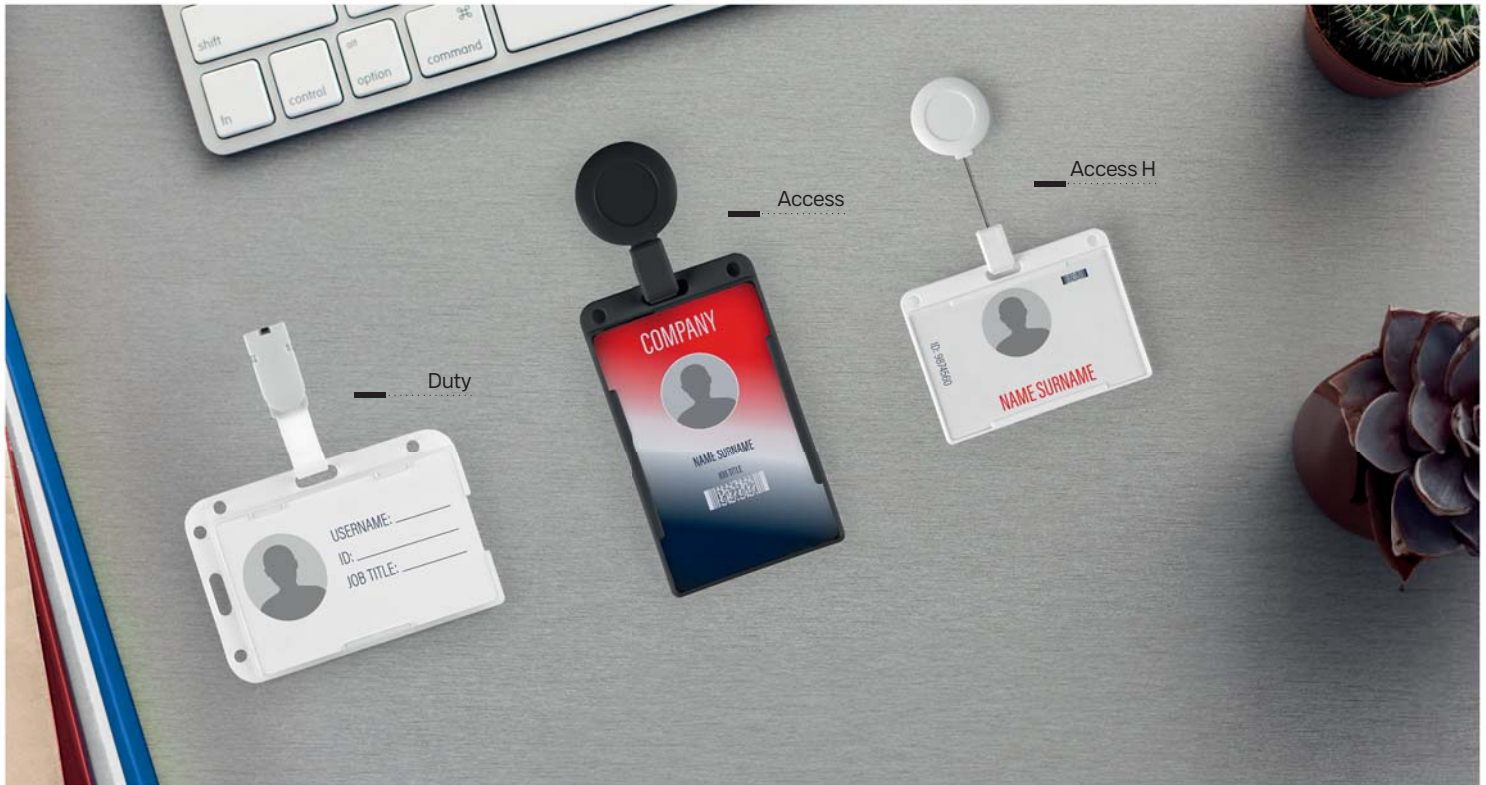

Duty 34.674.91

PLASTIC ID HOLDER
Size: 9.7 x 6.7 cm Packing: 600/300/10
Recommended print type: digital printing

Access 34.675

PLASTIC ID HOLDER
Size: 9.6 x 5.7 cm Packing: 600/300/10
Recommended print type: digital printing

Access H 34.676

PLASTIC ID HOLDER
Size: 8.9 x 6.5 cm Packing: 600/300/10
Recommended print type: digital printing