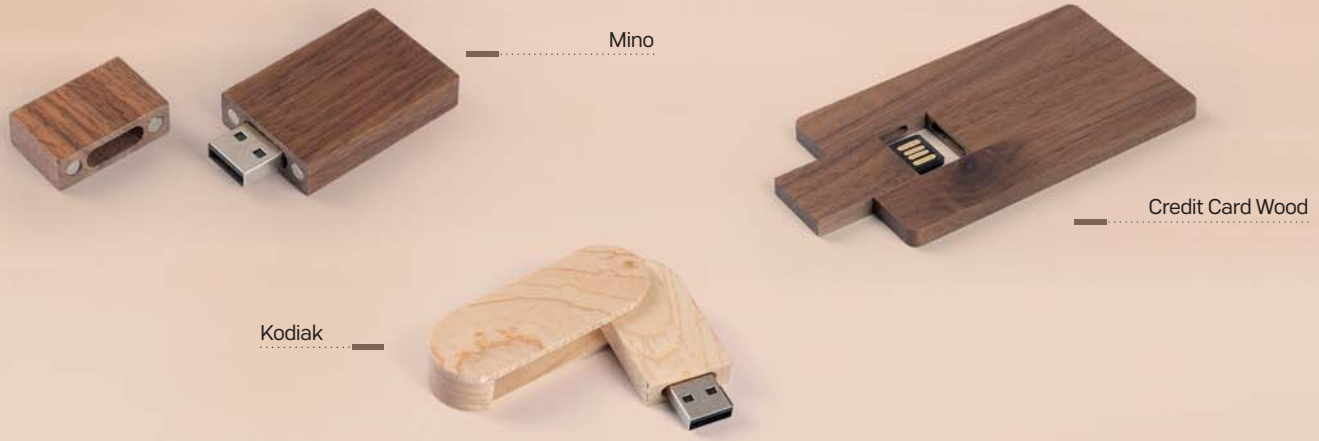

Wood

USB COLLECTION

USB 2.0 | 8 GB | 16 GB | 32 GB | 64 GB | 128 GB
USB 3.0 | | 16 GB | 32 GB | 64 GB | 128 GB

Mino 38.056

USB FLASH MEMORY
Material: wood Size: 6 x 2.9 x 0.9 cm
Recommended print type: laser engraving, digital printing

USB 2.0 | 8 GB | 16 GB | 32 GB | 64 GB | 128 GB
USB 3.0 | | 16 GB | 32 GB | 64 GB | 128 GB

Kodiak 38.057.71

USB FLASH MEMORY
Material: wood Size: 6.3 x 2.3 x 1.3 cm
Recommended print type: laser engraving, digital printing

USB 2.0 | 8 GB | 16 GB | 32 GB | 64 GB

Credit Card Wood 38.055

USB FLASH MEMORY
Material: wood Size: 9 x 5.4 x 0.5 cm
Recommended print type: laser engraving, digital printing