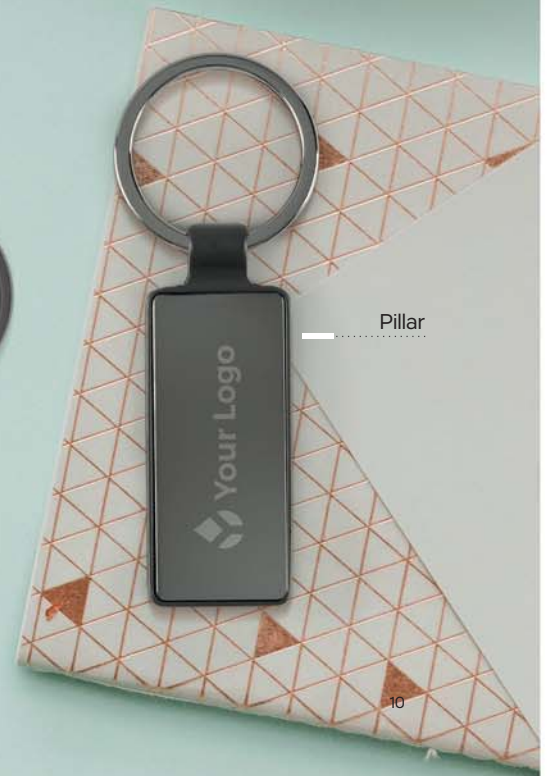

Pillar

METAL KEY HOLDER

Size: 4.6 x 4.8 cm Packing: 200/50/1
Recommended print type: laser engraving

METAL KEY HOLDER

Size: 5.4 x 2.5 cm Packing: 200/50/1
Recommended print type: laser engraving

Pillar Car 33.236.86

METAL KEY HOLDER

Size: 5.5 x 2.8 cm Packing: 300/50/1
Recommended print type: laser engraving

METAL KEY HOLDER

Size: 6.3 x 2.2 cm Packing: 200/50/1
Recommended print type: laser engraving