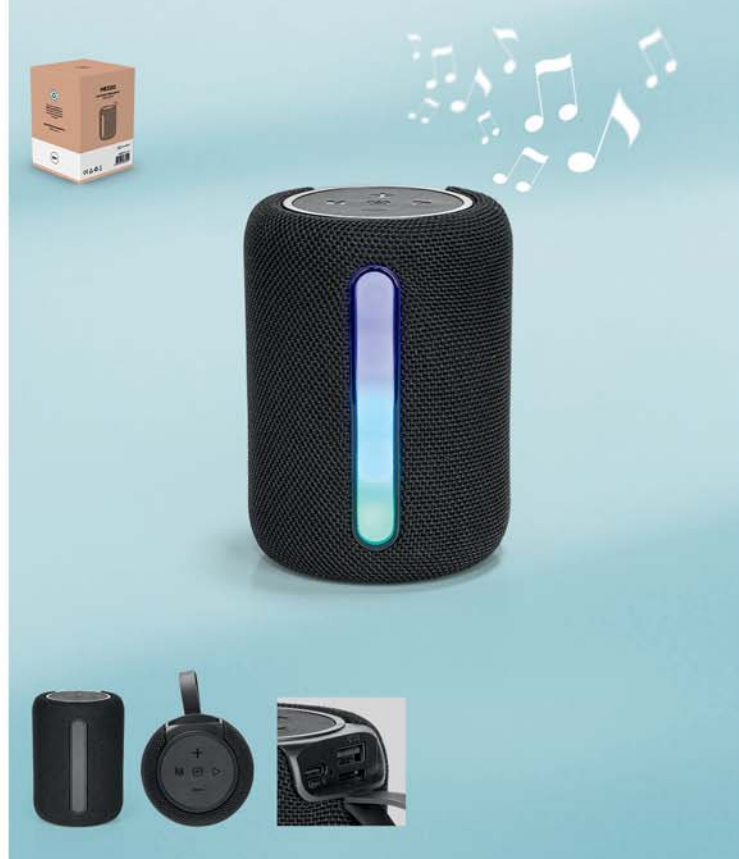

Rodeo 38.073.12

WIRELESS SPEAKER, 3W
 Material: ABS/bamboo Size: 7 x 7 x 6 cm Packing: 50/1
 Recommended print type: laser engraving, digital printing

Mezzo 38.119.10

BLUETOOTH SPEAKER, 5W
 Material: recycled ABS Size: 8.8 x 8.2 x 11.5 cm Packing: 50/1
 Recommended print type: digital printing