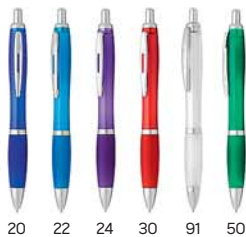

20 22 24 30 91 50

Balzac 10.103

PLASTIC BALL PEN

Ink color: blue Size: Ø 1.3 x 14 cm Packing: 600/50
Recommended print type: pad printing