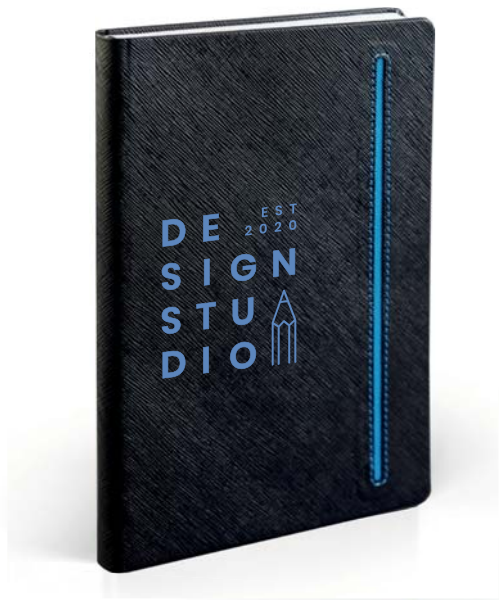

Texture Black 991.014

A5 NOTEBOOK
Book block: printed on white offset paper 80 g/m², 192 lined pages
Cover material: thermo sensitive PU Size: 14 x 21 cm Packing: 20
Recommended print type: hot stamping, digital printing