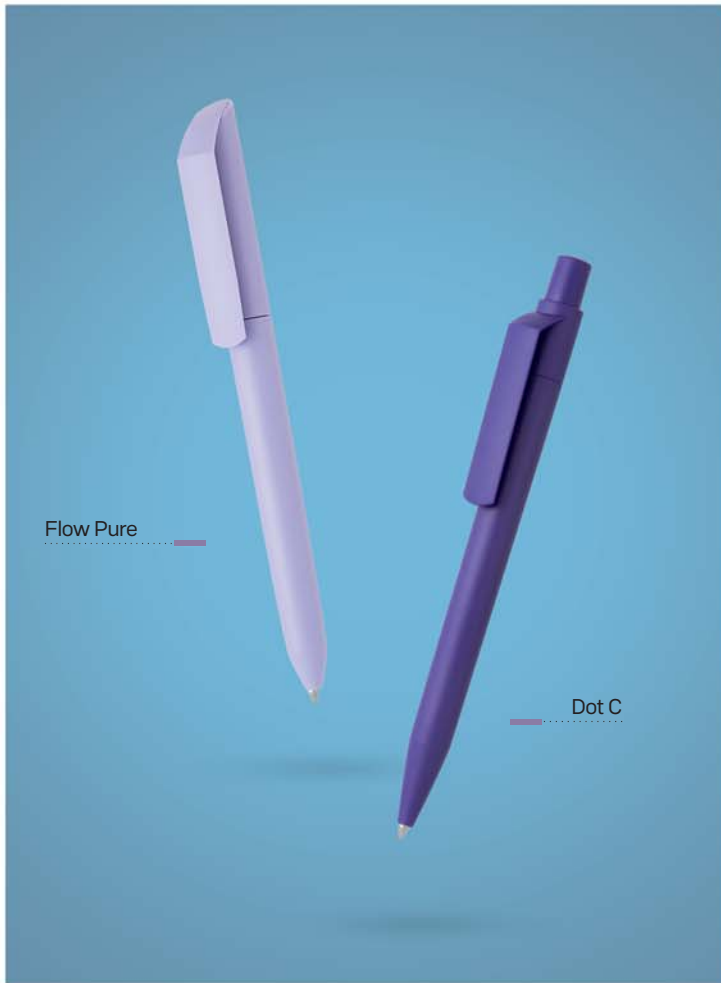

Flow Pure

Dot C