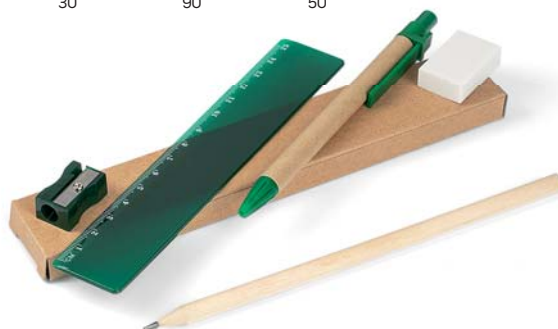

Remy 34.501

STATIONERY SET, 5/1

Size: 31.5 x 4 x 1.8 cm Packing: 200/50/1

Recommended print type: digital printing

Class 34.457

STATIONERY SET, 5/1

Size: 19.7 x 3.4 x 1.2 cm Packing: 400/100/1

Recommended print type: digital printing