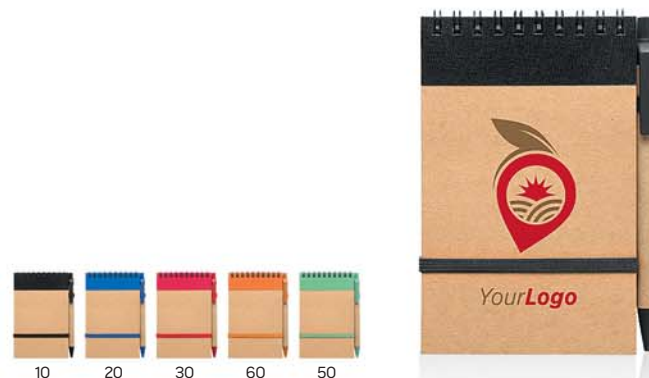

Organic 34.108

NOTEBOOK WITH PEN

Size: 14 x 10 x 1.3 cm Packing: 100/50/1 Recommended print type: screen printing