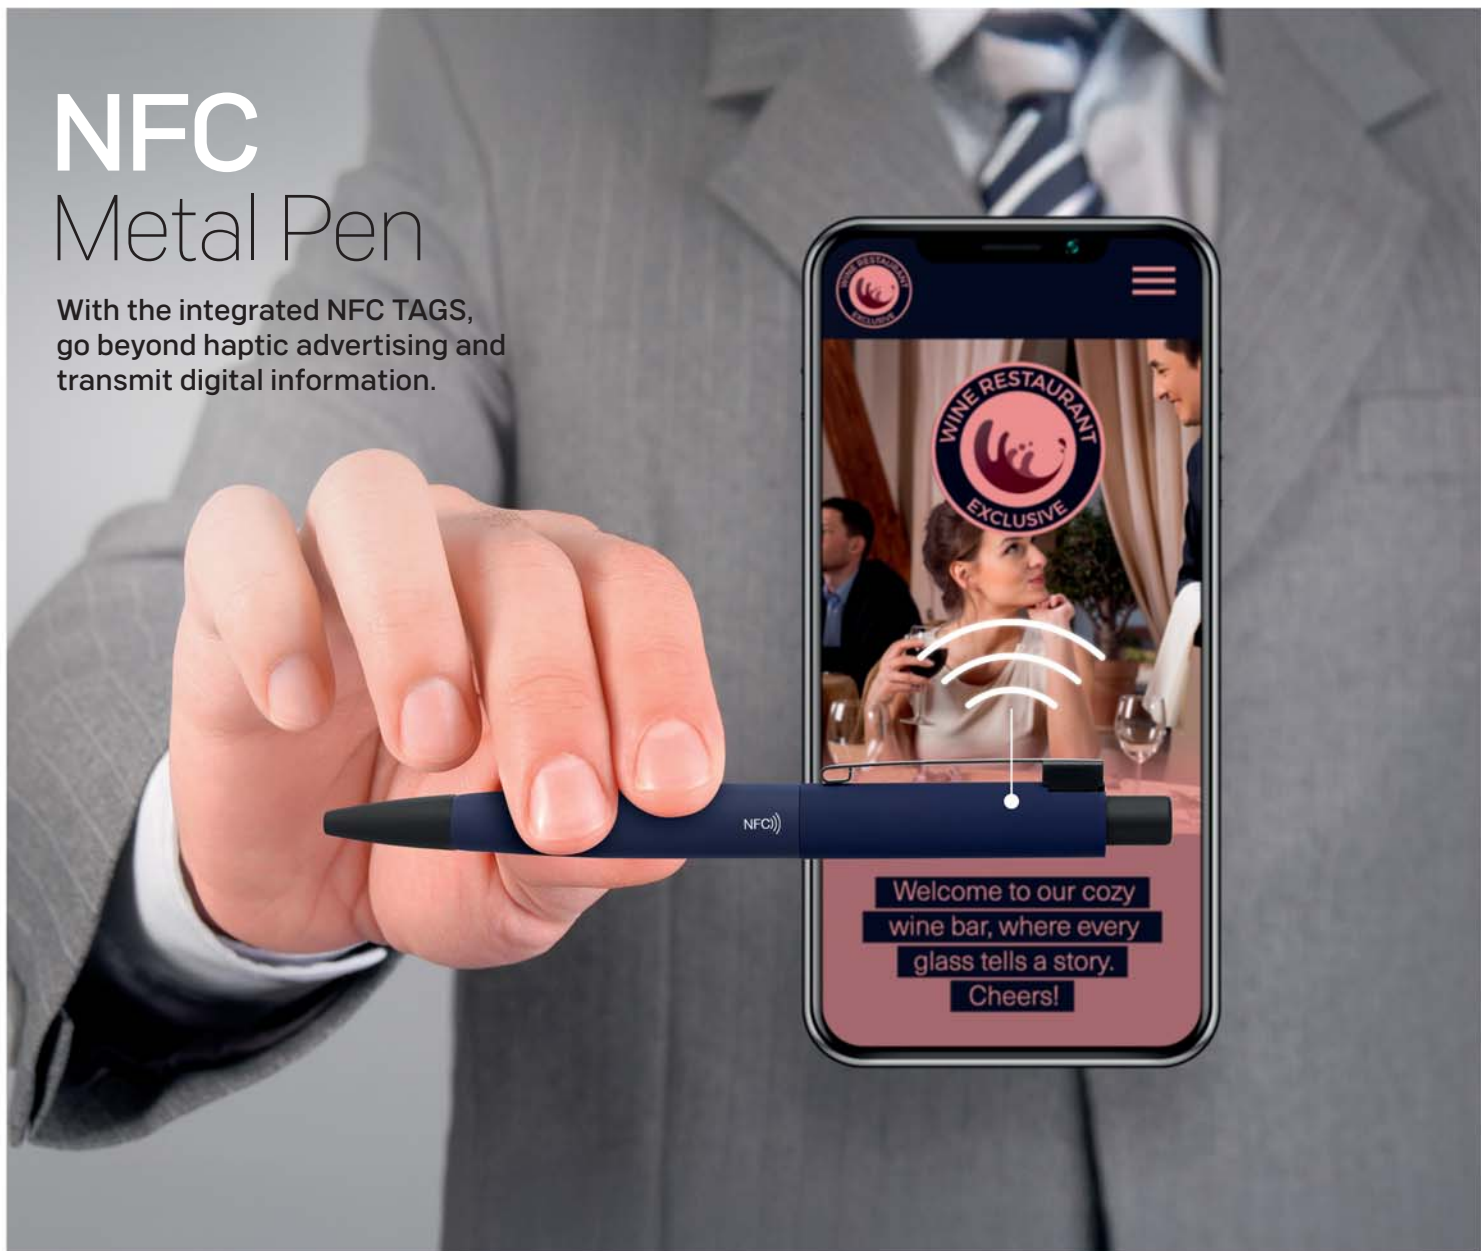

With the integrated NFC TAGS, go beyond haptic advertising and transmit digital information.

PENS

HOW DOES NFC WORK?

Near Field Communication, or NFC, is an international communication standard for the wireless exchange of data over short distances. To transmit data via NFC, the smartphone or tablet is held near a pre-programmed NFC TAG that activates a specific application or function in the device, for example. In the NFC PENS the NFC TAG is located directly beside NFC logo. This ensures a simple transfer of information to the smartphone or tablet. Connect analogue writing and advertising with the interactive world using inside NFC PENS.