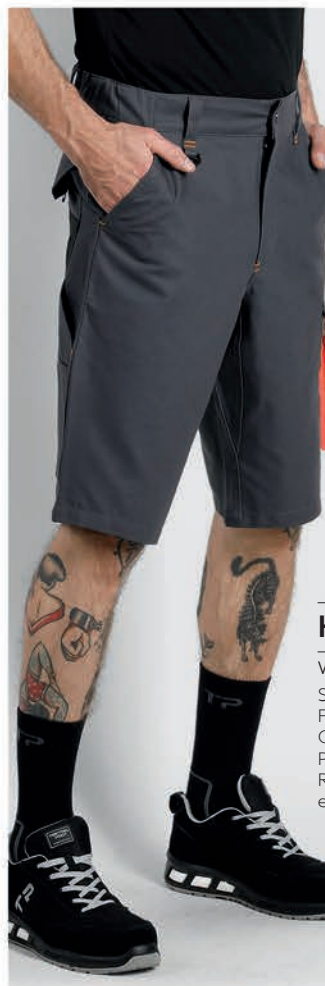

Hammer Stretch Pants

2 - Way Stretch Fabric

2 - Way Stretch Fabric

11

20

Hammer Stretch Bermuda / 58.122

WORKWEAR BERMUDA

Sizes: S (48), M (50), L (52), XL (54), XXL (56), 3XL (58), 4XL (60)