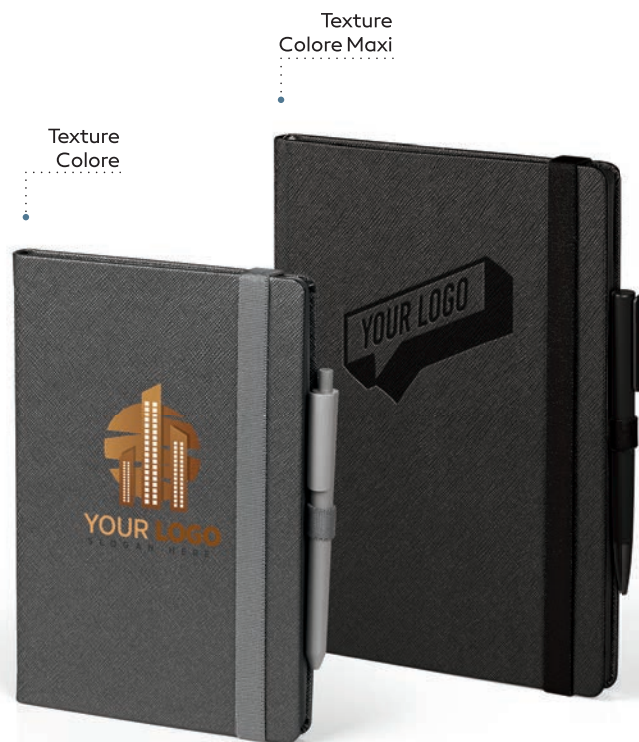

Texture Colore / 991.024

A5 NOTEBOOK

Book block: printed on white offset paper 80 g/m², 192 lined pages
Cover material: thermo sensitive PU Size: 14 x 21 cm Packing: 20
Recommended print type: hot&foil stamping, digital printing

Texture Colore Maxi / 991.025

B5 NOTEBOOK

Book block: printed on white offset paper 80 g/m², 192 lined pages
Cover material: thermo sensitive PU Size: 17 x 24 cm Packing: 20
Recommended print type: hot&foil stamping, digital printing

OFFICE