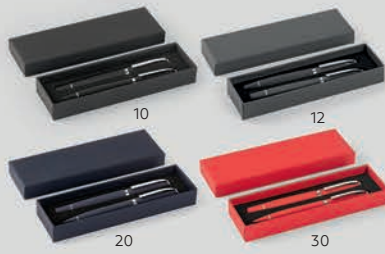

Astra Plus / 14.161

METAL BALL PEN AND ROLLER PEN SET

Ink color: blue Box size: 17.5 x 5.5 x 2.5 cm
Packing: 100/25/1 Recommended pen print type: digital printing, laser engraving

Ink / 14.154

METAL BALL PEN AND ROLLER PEN SET

Ink color: blue Box size: 18.8 x 5.8 x 2 cm
Packing: 120/60/1 Recommended pen print type: digital printing, laser engraving

Ares / 14.169

REGENT METAL BALL PEN AND ROLLER PEN SET

Ink color: blue Box size: 19.4 x 6 x 3 cm Packing: 50/1 Recommended pen print type: laser engraving

Navigator Plus / 14.126

METAL BALL PEN AND ROLLER PEN SET

Ink color: blue Box size: 18.8 x 5.8 x 2 cm
Packing: 120/60/1 Recommended pen print type: laser engraving

Samson / 14.165.10

METAL BALL PEN AND ROLLER PEN SET

Ink color: blue Box size: 19.4 x 6 x 3 cm Packing: 50/25/1 Recommended pen print type: laser engraving