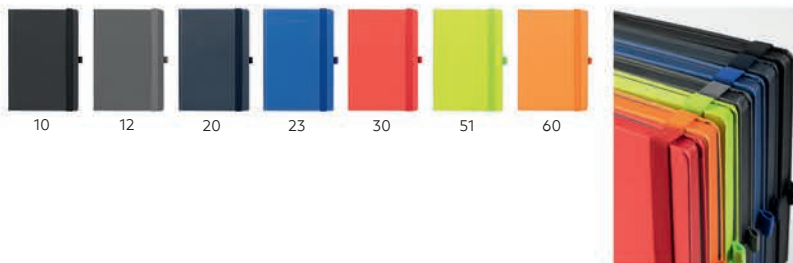

Miami Colore / 991.040

A5 NOTEBOOK

Book block: printed on white offset paper 80 g/m², 192 lined pages

Cover material: thermo sensitive PU Size: 14 x 21 cm Packing: 20

Recommended print type: screen printing, digital printing, foil stamping, hot stamping, laser engraving

Miami Maxi / 991.039

B5 NOTEBOOK

Book block: printed on white offset paper 80 g/m², 192 lined pages

Cover material: thermo sensitive PU Size: 16.5 x 23.5 cm Packing: 20

Recommended print type: screen printing, digital printing, foil stamping, hot stamping, laser engraving