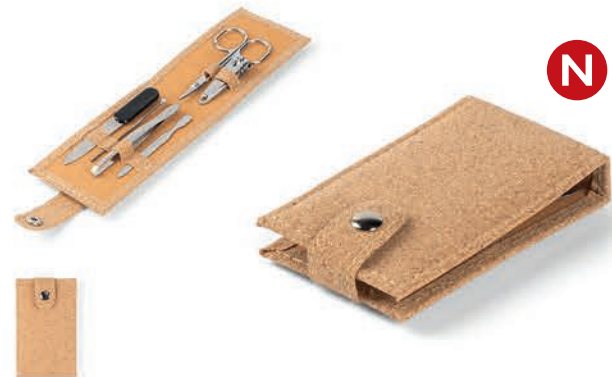

Ken / 32.302.10

MANICURE SET, 7/1
 Material: PU Size: 10.9 x 6.8 x 2 cm
 Packing: 128/16/1
 Recommended print type: digital printing

Glory / 32.289.71

MANICURE SET, 6/1
 Material: cork Size: 10.8 x 6.8 x 2 cm
 Packing: 128/16/1
 Recommended print type: digital printing

Barn / 32.306.71

MANICURE SET, 6/1
 Material: cork Size: 11 x 6 x 5 cm
 Packing: 200/50/1 Recommended print type:
 laser engraving, screen printing

10

20

30

40

90

60