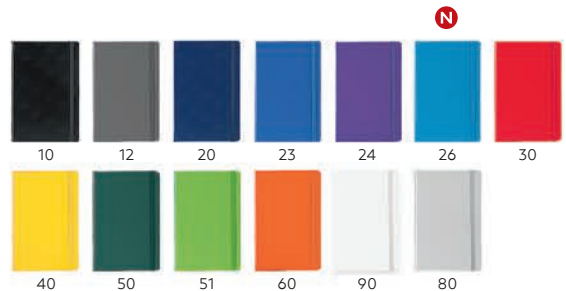

Toto / 991.009

A5 NOTEBOOK

Book block: printed on ivory offset paper 80 g/m², 192 lined pages
Cover material: vinyl Size: 14 x 21 cm Packing: 20
Recommended print type: screen printing, digital printing, foil stamping