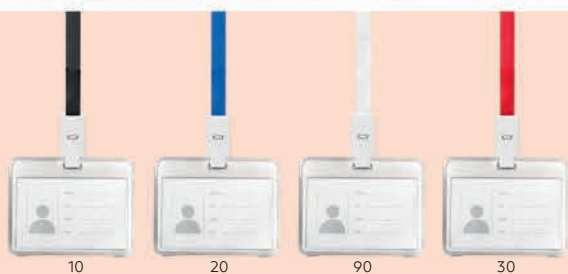

Fridge magnets collection

Ego / 35.144

PLASTIC ID CARD HOLDER WITH LANYARD
 Size: 9.7 x 7.7 x 0.7 cm Size: 384/48
 Recommended print type: digital printing

Holding / 35.138

PLASTIC ID CARD HOLDER WITH LANYARD
 Size: 9.7 x 7.7 x 0.7 cm Packing: 384/48
 Recommended print type: digital printing