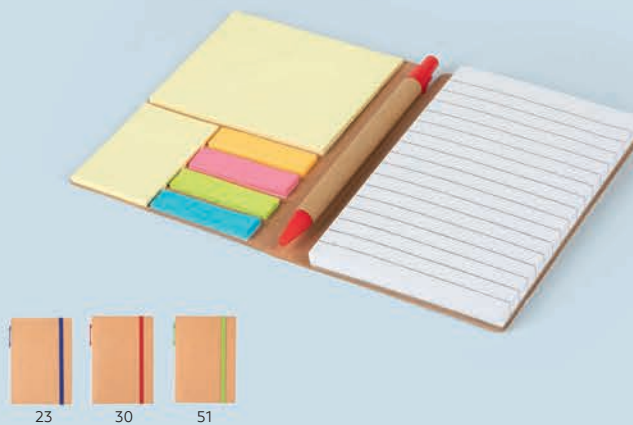

Snap / 34.607

N

MAGNETIC NOTE SET

Size: 10 x 14 cm Packing: 200/50/1

Recommended print type: screen printing

Ozone / 34.390

NOTE SET

Size: 14.2 x 10 x 1.1 cm Packing: 100/50/1

Recommended print type: screen printing