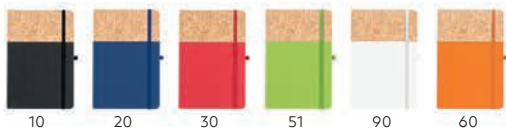

Note Cork / 34.538

A5 NOTEBOOK

Book block: printed on ivory offset paper 70 g/m², 160 lined pages
Cover material: thermo sensitive PU/cork Size: 14 x 21 cm Packing: 20
Recommended print type: digital printing, hot stamping