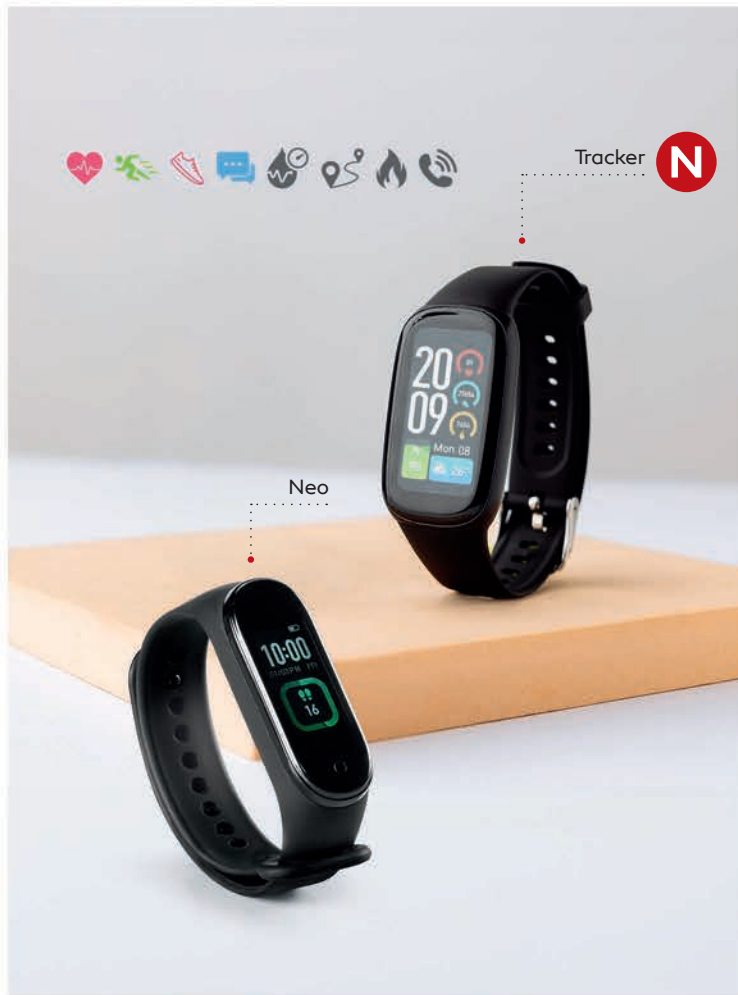

Always on time

SMART WATCHES

Trinity

Cosmos

Trinity / 38.023.10

SMART WATCH

Size: 4.4 x 4.9 x 1.4 cm Packing: 80/1

Cosmos / 37.974.10

SMART WATCH

Size: 4.4 x 4.9 x 1.4 cm Packing: 50/1

Tracker / 37.973

SMART WATCH

Size: 2.7 x 4.4 x 1.1 cm Packing: 100/1

Neo / 37.840.10

SMART WATCH

Size: 2 x 4 x 1 cm Packing: 100/1