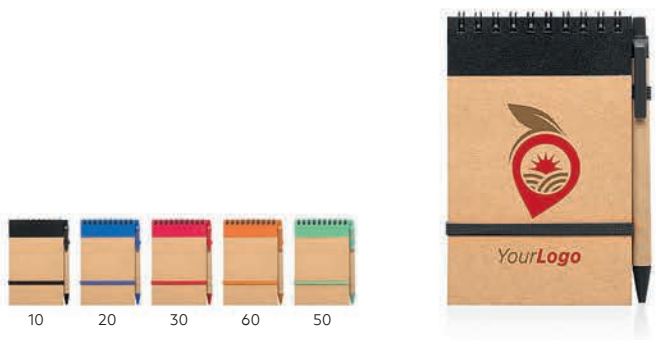

Format / 34.485

3-LAYER SELF-ASSEMBLING GIFT BOX

Recommended print type: screen printing, digital printing

Natura / 34.292.71

NOTEBOOK WITH PEN

Size: 9.8 x 14 x 0.9 cm Packing: 100/50/1 Recommended print type: screen printing, pad printing, digital printing