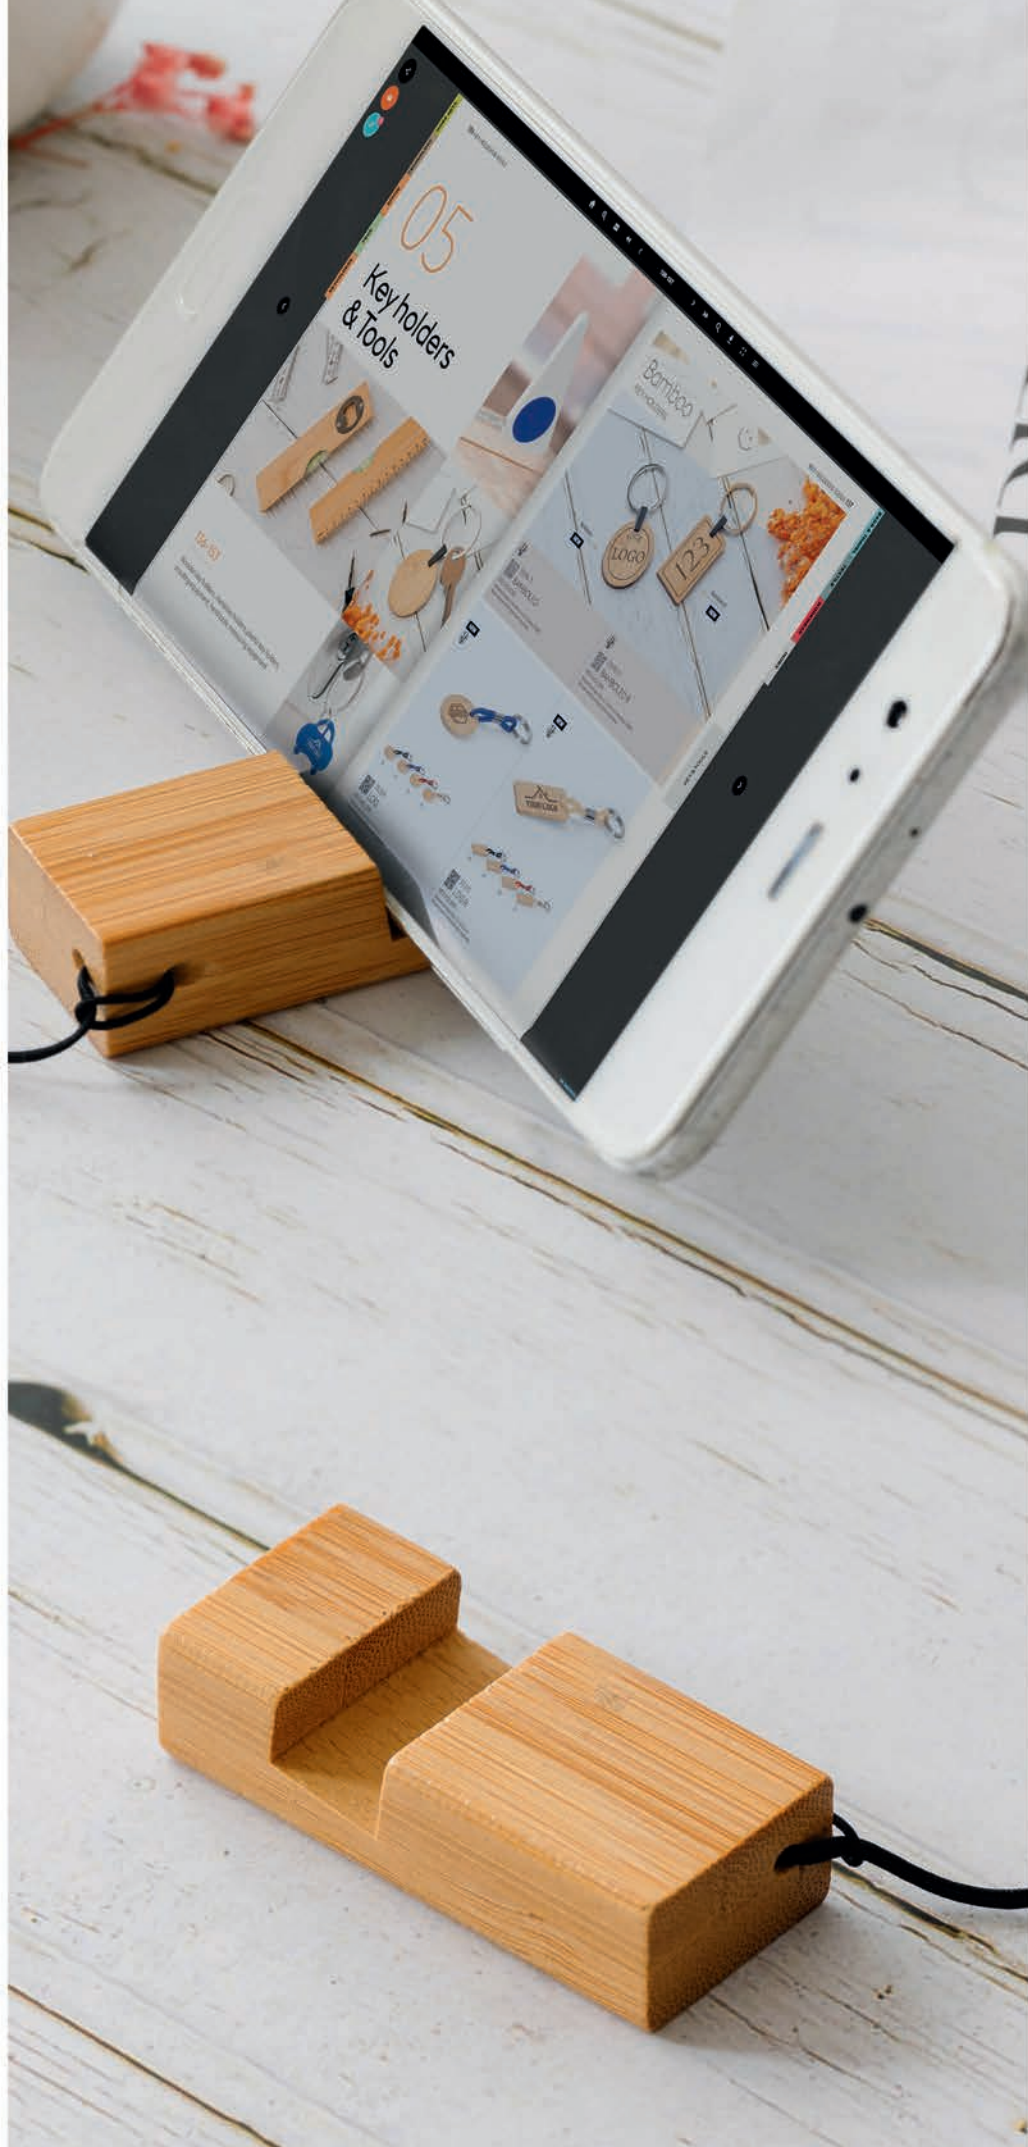

Ink color: blue Box size: 16.5 x 6.6 x 2.8 cm
Packing: 50/25/1 Recommended pen print type: laser engraving

05

KEY HOLDERS & TOOLS

■ Metal key holders, plastic key holders, wooden key holders, measuring equipment, scouting equipment, hand tools