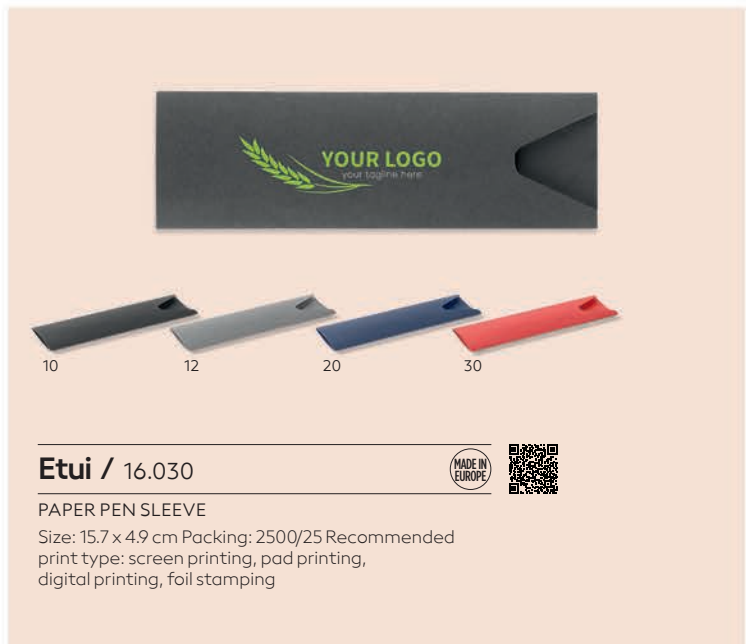

Halter Metal / 11.060

METAL BALL PEN WITH MOBILE PHONE HOLDER

Ink color: blue Size: Ø 1 x 14.5 cm Packing: 600/50
Recommended print type: digital printing, laser engraving

Dart Soft / 11.083

METAL BALL PEN

Albergo / 11.059

METAL TOUCH BALL PEN

Ink color: blue Size: Ø 0.8 x 13.6 cm Packing: 1000/50
Recommended print type: pad printing

Etui / 16.030

PAPER PEN SLEEVE

Size: 15.7 x 4.9 cm Packing: 2500/25 Recommended print type: screen printing, pad printing, digital printing, foil stamping