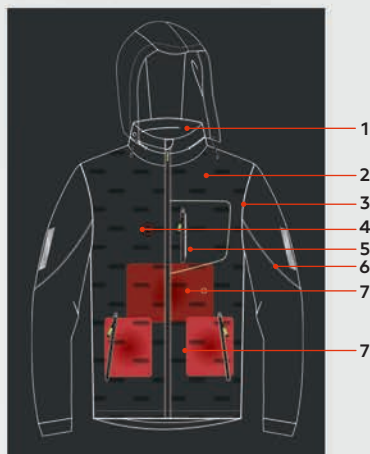

Thermo JACKET

*Power bank is not included

- 1 concealed hood inside the collar
- 2 sorona® padding
- 3 flexible sleeves
- 4 controls switch
- 5 external pockets
- 6 reflective print
- 7 heating panels

iwami® sorona®