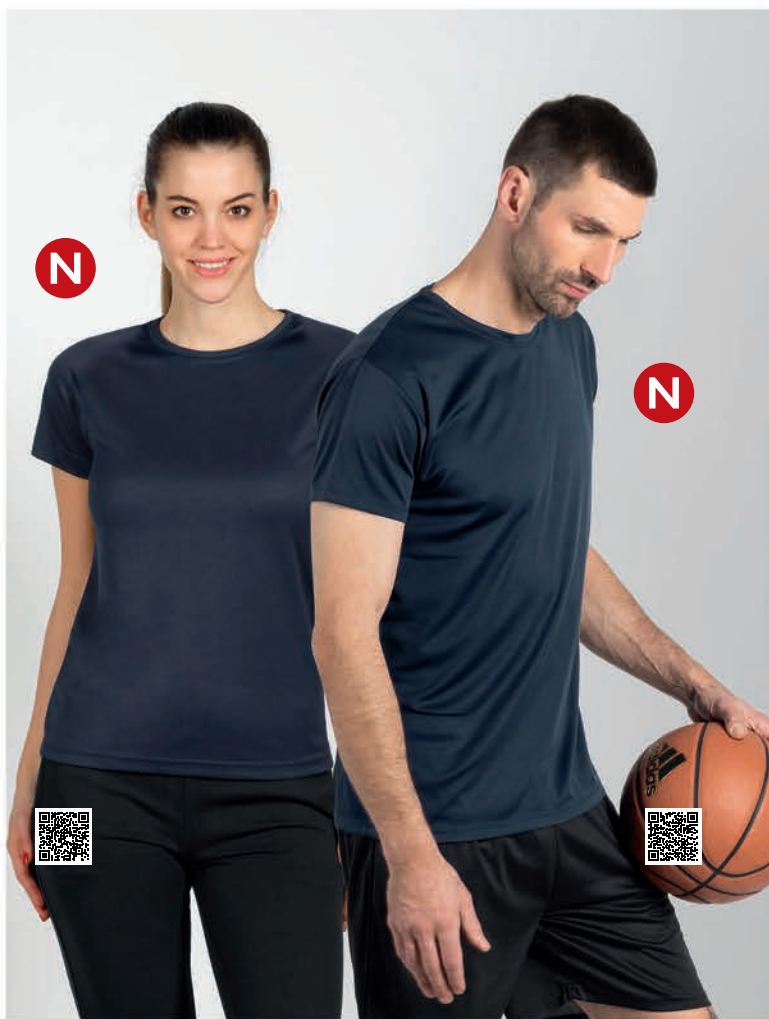

CROSSFIT

Crossfit	50.046	S, M, L, XL, XXL, 3XL
Crossfit Lady	50.047	S, M, L, XL, XXL

SPORTS T-SHIRT, 130 g/m²

Composition: 100% polyester

Packing: 100/10/1

Recommended print type: screen printing, transfer printing, sublimation