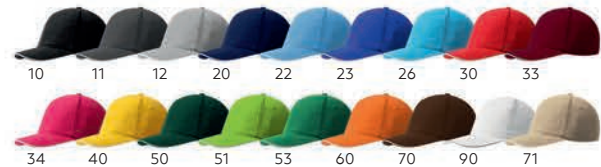

Sprint / 54.004

CAP, 6 PANELS
Fabric: cotton, light brushed
Size: 58 cm
Packing: 200/50/1
Recommended print type: transfer printing, embroidery