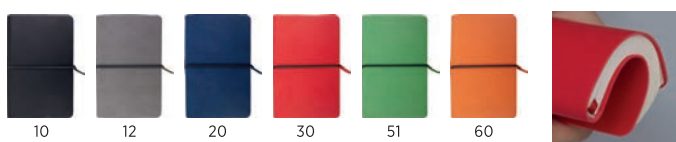

Portofino Flexy / 991.032

A6 NOTEBOOK

Book block: printed on ivory offset paper 80 g/m², 192 lined pages
Cover material: thermo sensitive PU Size: 9 x 14 cm Packing: 20
Recommended print type: hot&foil stamping, screen printing