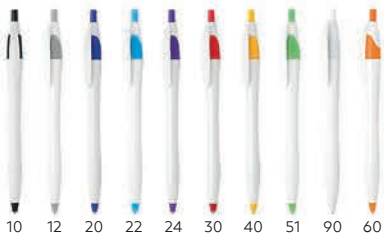

10 12 20 22 24 30 40 51 90 60

521 / 10.083

PLASTIC BALL PEN

Ink color: blue Size: Ø 1 x 14.5 cm Packing: 1000/50
Recommended print type: pad printing