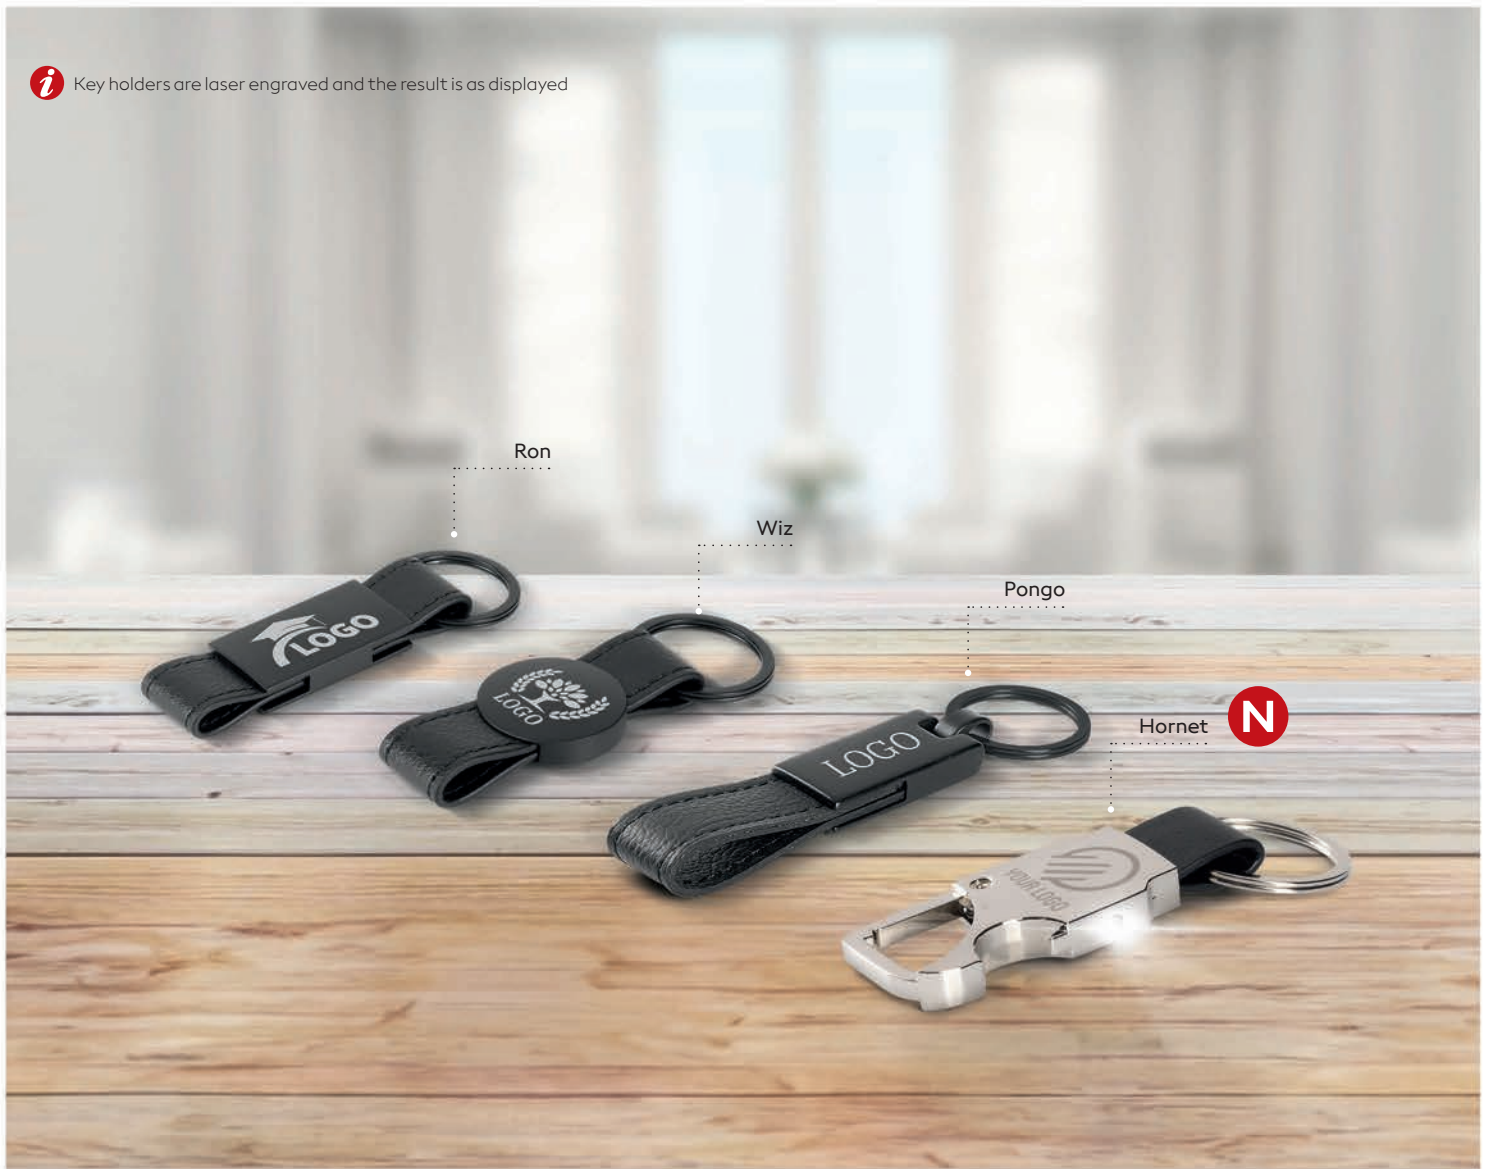

i Key holders are laser engraved and the result is as displayed

KEY HOLDER

Material: PU/metal Size: 7.8 x 2.2 x 0.75 cm Packing: 300/50/1
Recommended print type: laser engraving

Wiz / 33.207.10

KEY HOLDER

Material: PU/metal Size: 6.6 x 2.9 x 0.6 cm Packing: 200/50/1
Recommended print type: laser engraving

Pongo / 33.205.10

KEY HOLDER

Material: PU/metal Size: 9.2 x 1.95 x 0.7 cm Packing: 300/50/1
Recommended print type: laser engraving

Hornet / 33.217.18

KEY HOLDER AND BOTTLE OPENER

Material: PU/metal Size: 7 x 2.6 x 1.1 cm Packing: 200/50/1
Recommended print type: laser engraving