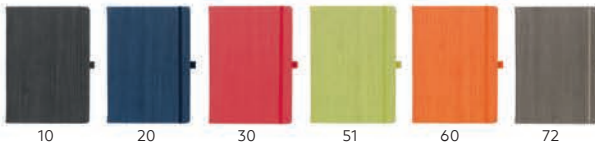

Woody Maxi / 991.020

B5 NOTEBOOK

Book block: printed on ivory offset paper 80 g/m², 192 lined pages

Cover material: thermo sensitive PU Size: 17 x 24 cm Packing: 20

Recommended print type: digital printing, hot stamping