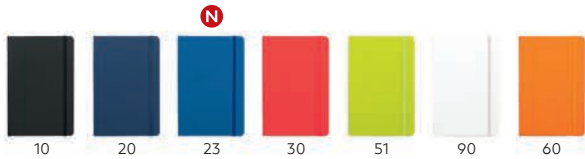

Recommended print type: hot stamping, screen printing, foil stamping, laser engraving, digital printing

Note Mini / 34.366

A6 NOTEBOOK

Book block: printed on white offset paper 70 g/m², 160 lined pages
 Cover material: PU Size: 9 x 14 cm Packing: 100
 Recommended print type: screen printing, digital printing, foil stamping, hot stamping, laser engraving