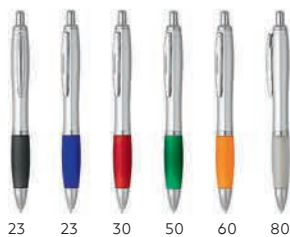

Balzac S / 10.164

PLASTIC BALL PEN

Ink color: blue Size: Ø 1.3 x 14 cm Packing: 1000/50
Recommended print type: pad printing