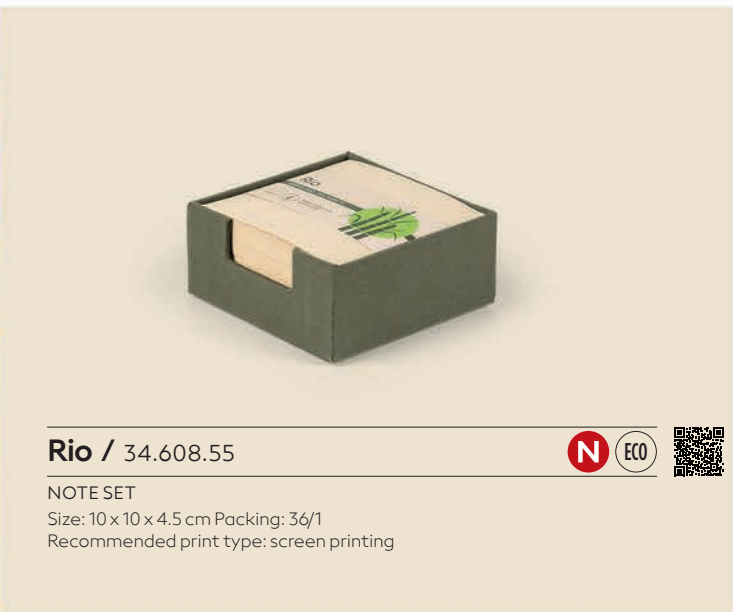

Rio / 34.608.55

NOTE SET
Size: 10 x 10 x 4.5 cm Packing: 36/1
Recommended print type: screen printing