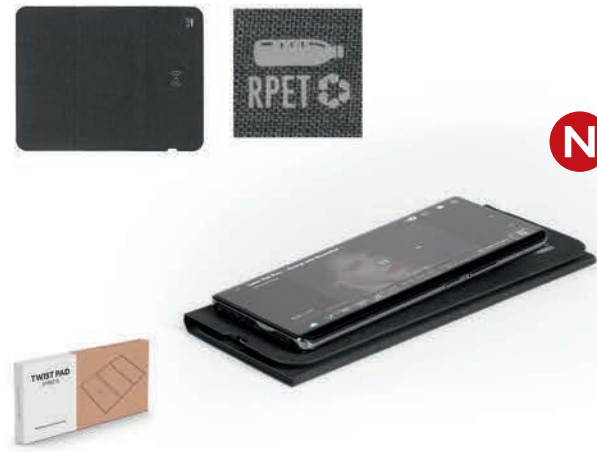

Twist Pad / 37.960.10

MOUSE PAD AND WIRELESS CHARGER, 15W
Material: RPET Input: Type-C Size: 26.3 x 20.3 x 0.2 cm Packing: 50/1
Recommended print type: screen printing