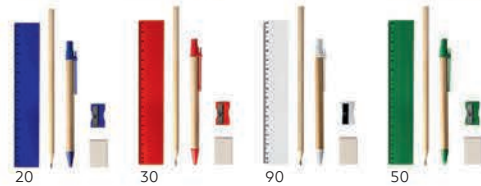

Level20 / 34.435.71

RULER, 20 cm
Size: 23 x 4 x 0.3 cm Packing: 1000/25 Recommended print type: screen printing, pad printing, laser engraving