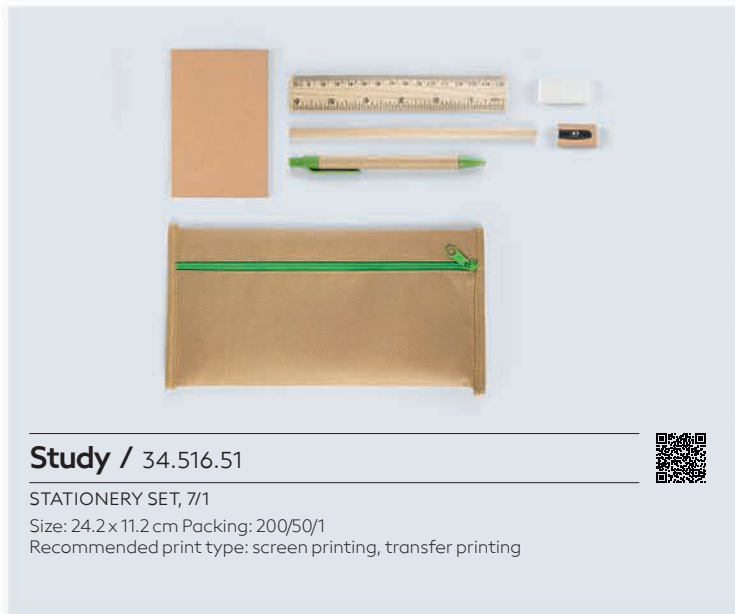

Study / 34.516.51

STATIONERY SET, 7/1
Size: 24.2 x 11.2 cm Packing: 200/50/1
Recommended print type: screen printing, transfer printing