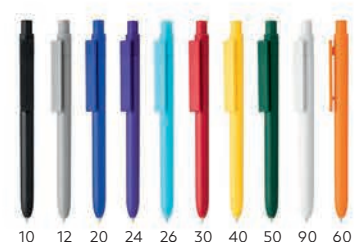

10 12 20 24 26 30 40 50 90 60

Ivy / 10.194

PLASTIC BALL PEN

Ink color: blue Size: Ø 1 x 14.5 cm
Packing: 1000/50 Recommended print type:
pad printing, digital printing

Onyx / 10.178

PLASTIC BALL PEN

Ink color: blue Size: Ø 1.1 x 14.2 cm
Packing: 1000/50 Recommended print type:
pad printing, digital printing

Ava / 10.180

PLASTIC BALL PEN

Ink color: blue Size: Ø 1 x 13.9 cm
Packing: 1000/50 Recommended print type:
pad printing, digital printing