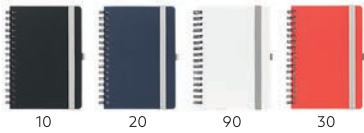

Mondo Wire / 34.326

A5 NOTEBOOK

Book block: printed on white offset paper 80 g/m², 192 lined pages
Cover material: thermo sensitive PU Size: 16.6 x 21.6 cm Packing: 10
Recommended print type: screen printing, digital printing, foil stamping, hot stamping, laser engraving