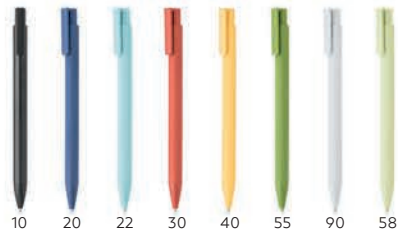

Indigo / 10.206

PLASTIC BALL PEN

Ink color: blue Size: Ø 1x 14.6 cm Packing: 1000/50
Recommended print type: pad printing, digital printing

Tint / 10.198

PLASTIC BALL PEN

Ink color: blue Size: Ø 1x 14.5 cm Packing: 1000/50
Recommended print type: pad printing, digital printing

Mark / 10.197

PLASTIC BALL PEN

Ink color: blue Size: Ø 1x 14.6 cm Packing: 1000/50
Recommended print type: digital printing