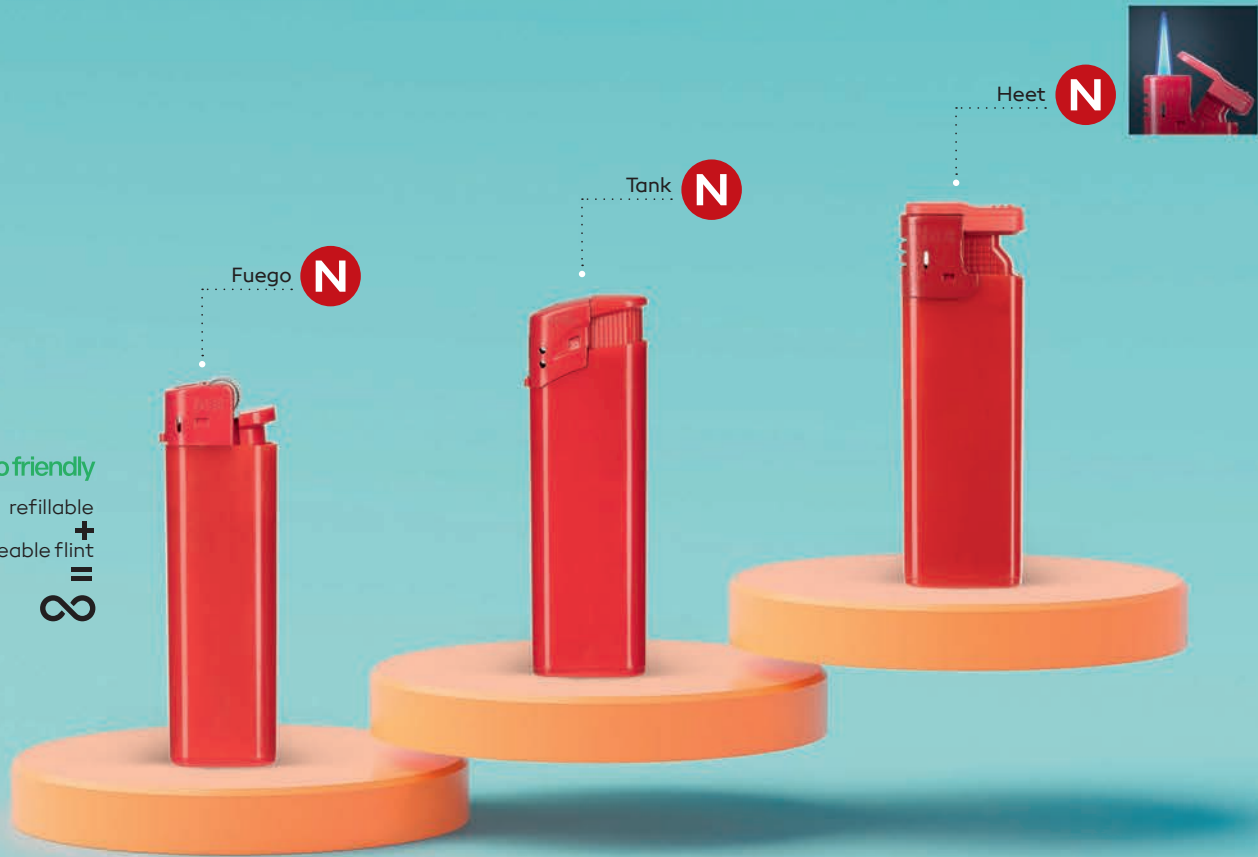

refillable
+
replaceable flint
∞

Fuego / 21.010

PLASTIC FLINT LIGHTER

Size: 7.8 x 2.3 x 1.1 cm Packing: 1000/50
Recommended print type: screen printing, pad printing, digital printing

Tank / 20.081

PLASTIC ELECTRONIC LIGHTER

Size: 8.2 x 2.5 x 1.2 cm Packing: 1000/50
Recommended print type: screen printing, pad printing, digital printing

Heet / 20.080

PLASTIC ELECTRONIC LIGHTER WITH TURBO FLAME

Size: 8 x 2.6 x 1.3 cm Packing: 1000/50
Recommended print type: screen printing, pad printing, digital printing

Fresh / 20.039

PLASTIC ELECTRONIC LIGHTER

Size: 8 x 2.5 x 1 cm Packing: 1000/50
Recommended print type: screen printing, pad printing, digital printing

Domino / 21.004

PLASTIC FLINT LIGHTER, DISPOSABLE

Size: 8.1 x 2.4 x 1.2 cm Packing: 1000/50
Recommended print type: screen printing, pad printing, digital printing