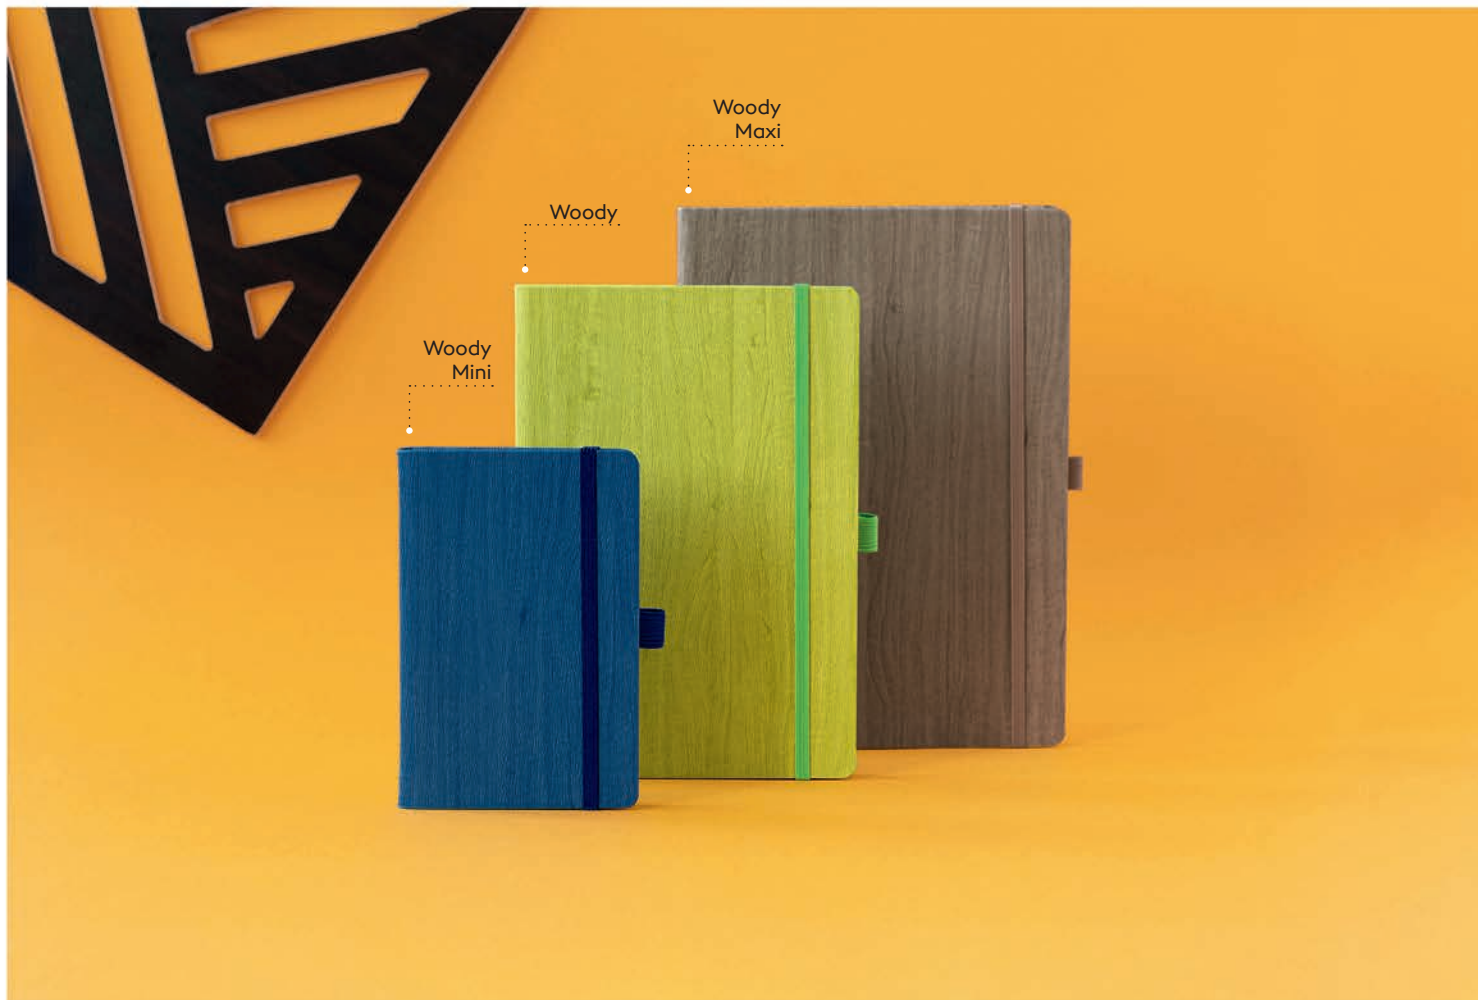

OFFICE

Memento / 34.642

A5 NOTEBOOK

Book block: printed on ivory offset paper 80 g/m², 192 lined pages
 Cover material: fabric Size: 13.5 x 21.5 cm Packing: 20
 Recommended print type: screen printing, transfer printing