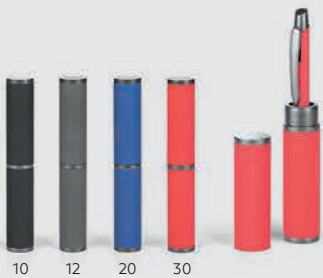

10 12 20 30

Orion Soft / 14.155

METAL BALL PEN IN A METAL GIFT TUBE
Ink color: blue Box size: Ø 2.3 x 14.9 cm Packing:
200/25 Recommended pen print type: digital
printing, laser engraving