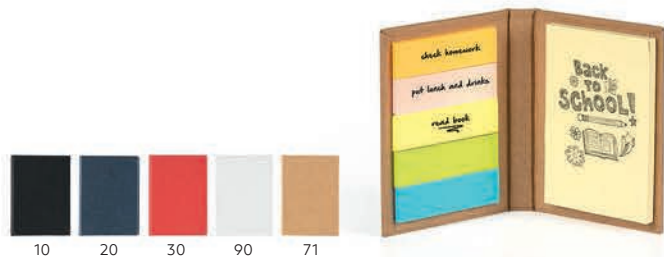

Icon / 34.358

NOTE SET

Size: 6.3 x 8.6 x 1.3 cm Packing: 320/40
Recommended print type: screen printing, digital printing