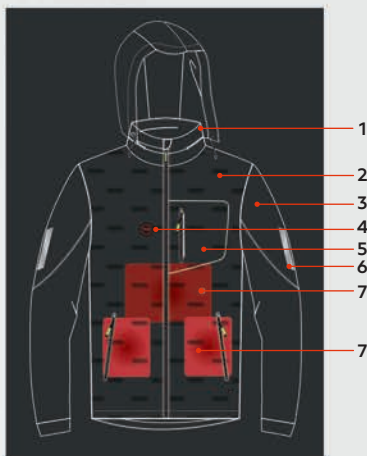

Thermo JACKET

*Power bank is not included

- 1 concealed hood inside the collar
- 2 sorona® padding
- 3 flexible sleeves
- 4 controls switch
- 5 external pockets
- 6 reflective print
- 7 heating panels

ivami® sorona®