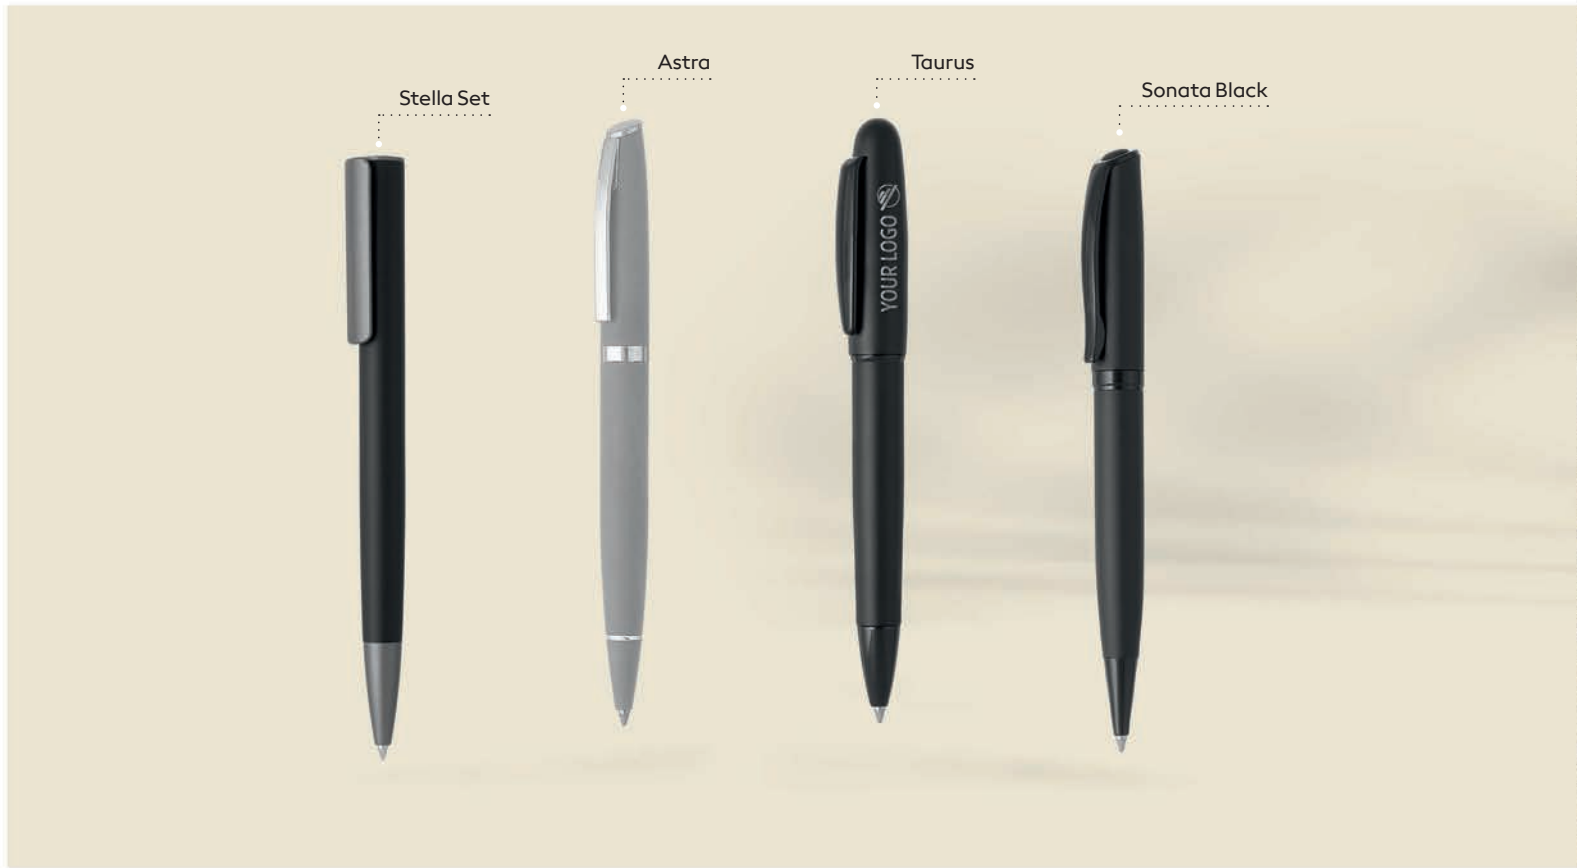

Stella Set / 14.157

METAL BALL PEN IN A GIFT BOX

Ink color: blue Box size: 179 x 4.2 x 2.1 cm Packing: 100/10/1 Recommended pen print type: digital printing, laser engraving

Astra / 14.153.12

METAL BALL PEN IN A GIFT BOX

Ink color: blue Box size: 17.2 x 3.2 x 2.1 cm Packing: 200/25/1 Recommended pen print type: digital printing, laser engraving

Taurus / 14.159.10

REGENT METAL BALL PEN IN A GIFT BOX

Ink color: blue Box size: 19.5 x 4.1 x 3 cm Packing: 100/1 Recommended pen print type: laser engraving

Sonata Black / 14.160.10

REGENT METAL BALL PEN IN A GIFT BOX

Ink color: blue Box size: 19.5 x 4.1 x 3 cm Packing: 100/1 Recommended pen print type: laser engraving