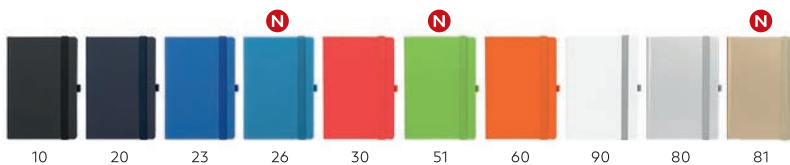

Miami Soft / 991.030

A5 NOTEBOOK

Book block: printed on white offset paper 80 g/m², 192 lined pages
Cover material: thermo sensitive PU Size: 14 x 21 cm Packing: 20
Recommended print type: screen printing, digital printing, foil stamping, hot stamping, laser engraving