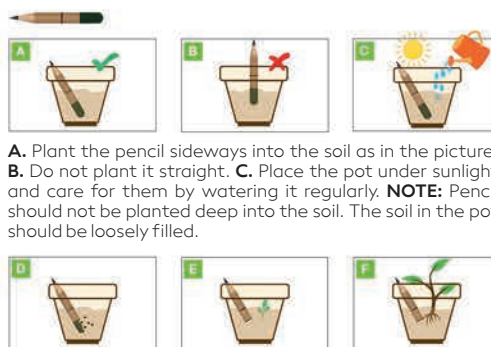

23 30 53 90 81

Park / 10.193

PAPER BALL PEN
 Ink color: blue Size: Ø 1.1 x 16.2 cm Packing: 1000/50
 Recommended print type: pad printing, digital printing

23 90 60

A. Plant the pencil sideways into the soil as in the picture. **B.** Do not plant it straight. **C.** Place the pot under sunlight and care for them by watering it regularly. **NOTE:** Pencil should not be planted deep into the soil. The soil in the pot should be loosely filled.