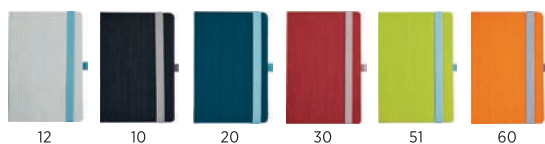

Eden / 34.641.71

A5 NOTEBOOK

Book block: printed on stone paper 120 g/m², 160 lined pages
 Cover material: cork Size: 13 x 21 cm Packing: 30
 Recommended print type: hot stamping, digital printing

Diamond / 991.007