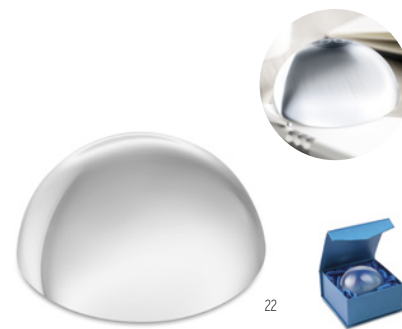

22

Ovale MO9056

Paperweight glass ball and magnifier presented in gift box. **Size** Ø8x3,5 cm **Print technique** Pad printing, L, DL