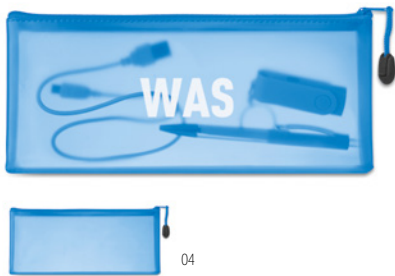

Gran MO8993

Big PVC pencil case. **Size** 25x10,5 cm
Print technique Screen printing