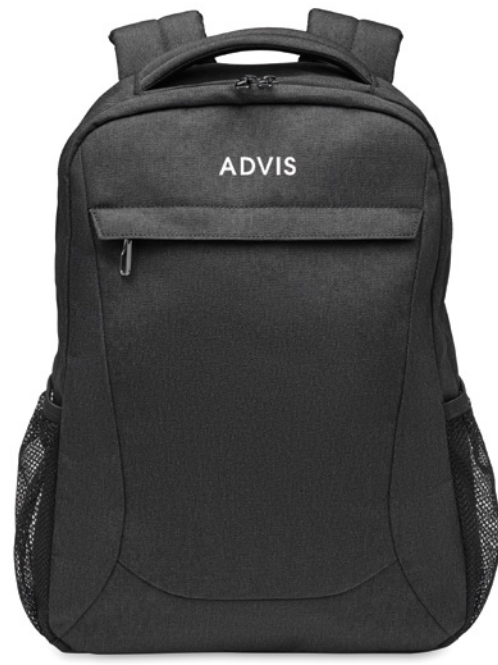

Waipio MO2046

15 inch laptop backpack in 600D RPET polyester. Internal laptop compartment and several small inner compartments. It has a front zippered pocket and 2 side mesh pockets. Adjustable shoulder straps. Trolley holder on reverse side. **Size** 43x31,5x13 cm **Print technique** Screen transfer,S,TD