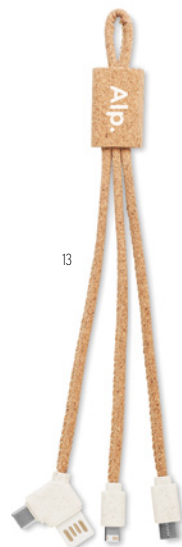

MORE THAN GIFTS

03

Blue MO2141 ●

Key ring with charging cable with input: 2-in-1 type-C & type-A and micro-B (2 in 1 pin) and Type C output. **Size** 17x2,4x1,7 cm
Print technique Pad printing,L,DL,D01

15

Rizo MO9292

Key ring with charging cable with USB-A to Micro-B (2 in 1 pin) and Type C. **Size** 16x2,4x1,7 cm **Print technique** Pad printing,D01,DL,L

06

Key C MO6820

Key ring with 4-in-1 charging cable. In/Output: Type-C x2, Type-A, Micro USB. **Size** 7,3x1,4x1 cm
Print technique Pad printing

06

Ligo Cable MO9654

3-in-1 charging cable with 3 different connectors, micro-USB, type-c and double sided connector. Suitable for iOS and Android devices. Ideal for full colour personalisation. **Size** 04,4x0,7 cm
Print technique Pad printing,PD,D01,DL

06

Wireless Plato Set MO9785

Set with wireless charger in ABS. Presented in EVA/ PU pouch. Contains EU plug and charging cable USB A to Micro B. Output data: DC5V/ 1.0A. **Size** 9x9x4 cm **Print technique** Pad printing,PD

40

Clauer MO9888 ●

Bamboo cover key ring with charging cable with USB-A to Micro-B (2 in 1 pin) and Type C. **Size** 12,5x2,7x0,8 cm
Print technique Pad printing,D01,DL,L

13

Cable MO6812 ●

Cork 3-in-1 charging cable. Input Type A and type C. Output 3 types. **Size** 22x2,1x0,7 cm
Print technique Laser engraving,P