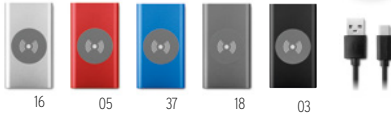

Power&Wireless MO9498

Wireless aluminium charging power bank with 4000 mAh capacity. Includes Type C connector. Output: DC5V/0.8A. Compatible latest Androids, iPhone® 8, 8S and X and newer. **Size** 12x6,5x0,9 cm **Print technique** Pad printing,L,D01,DL,PD