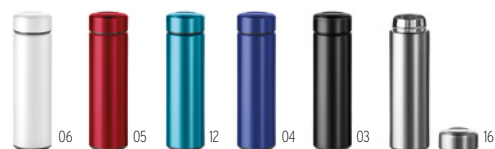

Patago MO9810

Double wall stainless steel insulating vacuum flask with additional tea infuser. Capacity 425 ml. Leak free. **Size** Ø6x22,5 cm **Print technique** Round screen printing, RL, RD, DL, L, P, D01