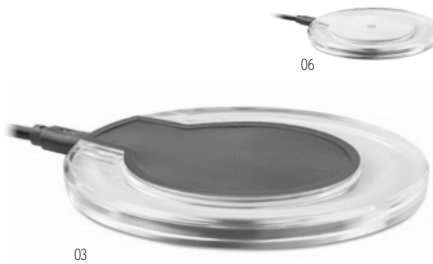

Uve Charging MO9310

Wireless charger. Connect device to your computer, lay down smartphone on it and let it charge. Blue light when charging. Output: DC5V/1A (5W). Compatible latest Androids, iPhone® 8, X and newer. **Size** Ø10x1,1 cm **Print technique** Pad printing,PD,DL