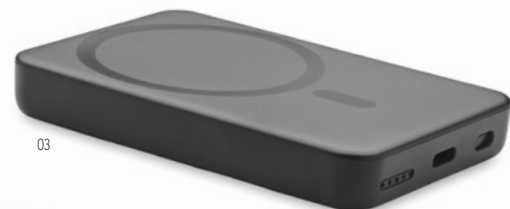

18

Power&Wireless MO9498

Wireless aluminium charging power bank with 4000 mAh capacity. Includes Type C connector. Output: DC5V/0.8A. Compatible latest Androids, iPhone® 8, 8S and X and newer. **Size** 12x6,5x0,9 cm **Print technique** Pad printing,L,D01,DL,PD

03

Vigor MO9238

Wireless charging power bank with 8000 mAh capacity. Power bank can be charge by cable or wireless charging. Includes Type C connector. Powerbank output DC5V/2.1A. Wireless output: DC5V/1A. Wireless receiving: DC5V/0.75A Compatible latest Androids, iPhone® 8, X and newer. **Size** 13,5x7,5x1,8 cm **Print technique** Pad printing

40

Arena C MO6815

Wireless charging and power bank 6000 mAh capacity in Bamboo casing. Output current DC5V/2A. Includes indicating light and USB cable with Type C plug. **Size** 14,7x7,5x1,6 cm **Print technique** Pad printing,L

40

Arena MO9662

Wireless charging and power bank with 6000 mAh capacity in Bamboo casing. Includes Type C connector. Power bank output DC5V/2A. Wireless output: DC5V/1A. Compatible latest Androids, iPhone® 8, X and newer. **Size** 14,5x7,5x1,6 cm **Print technique** Pad printing,L

13

Ralia MO6844

10W wireless charging and 10.000 mAh power bank with cork casing and ABS- wheat straw details. Supports quick charging technology (20W). In/Output: Type-C. Cork is 100% natural material. Power delivery (PD) support to charge the newest laptop MacPro®. **Size** 13,3x6,9x1,6 cm **Print technique** Pad printing,S,L,PD

03

Magnetic metal ring included

Doubletic MO6874