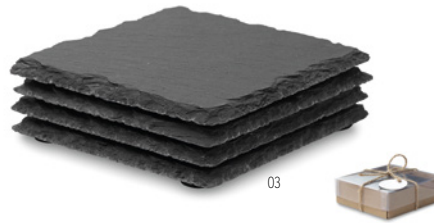

### Glenavy MO6414

Bamboo Cheese set serving board with 2 serving knives and a fork. **Size** 37,5x17,5x1,5 cm **Print technique** Laser engraving

40

**Bierpon** MO9298 

Cork coaster round shape. **Size** Ø10x0,5 cm  
**Print technique** Digital printing,S,B,L