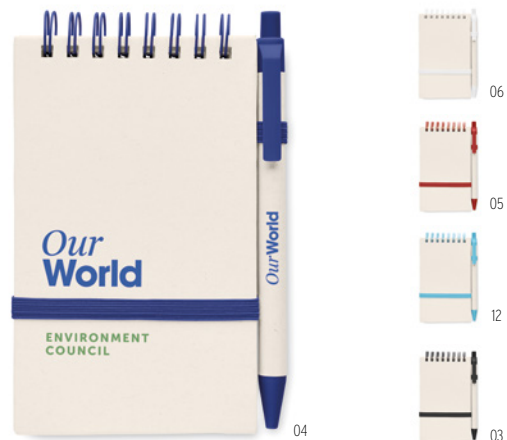

Mito Set MO6837

A6 Recycled milk cartons 70 sheet recycled plain paper notebook (70 % recycled milk carton and 30% recycled paper) with matching pen. Ring bound. Matching push button ball pen. Blue ink. Elastic closure strap and pen holder. **Size** 8,2x1,2x14 cm **Print technique** Pad printing,D01,DL,B,L