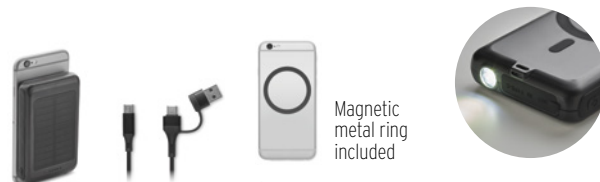

Magnetic metal ring included

5W

Solpow MO2065

Magnetic wireless charger (5W) Power bank 5000 mAh in ABS and solar panel. Output: DC 5V/2A. Compatible with iPhone® 12 and newer. Including additional magnetic metal ring to support charging of non-magnetic wireless chargeable phones. **Size** 10,7x6,8x2 cm **Print technique** Pad printing