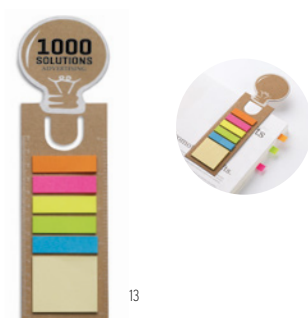

### Visionmax IT3233

3 piece sticky note memo pad. Large and medium yellow sticky notes pads and 5 assorted colours page markers.

**Size** 8x1,7x10,5 cm **Print technique** Pad printing,DL

### Recyclo MO7173

3 piece sticky note memo pad with recycled carton cover. Large and medium yellow sticky notes pads and 5 assorted colours page markers.

**Size** 10x7,5x1,2 cm **Print technique** Pad printing,DL

### Memokit MO7627

Cardboard memo note dispenser. 100 plain sheets memo block. 2 piece sticky note memo pad. Medium yellow sticky notes pads and 5 assorted colours page markers.

**Size** 11,5x9x2,3 cm **Print technique** Pad printing,DL,S