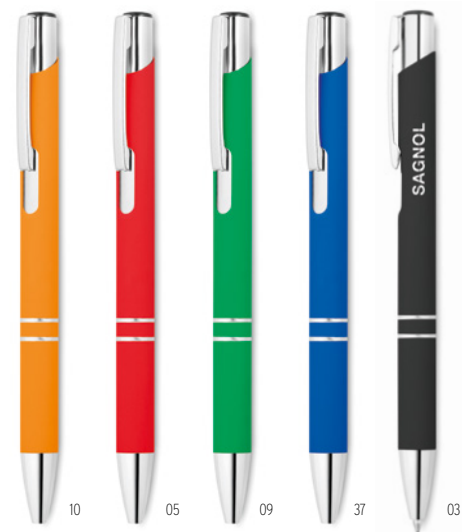

Aosta MO8857

Push button ball pen in rubberized finish. Blue ink.
Size Ø1x13,5 cm **Print technique** Laser engraving