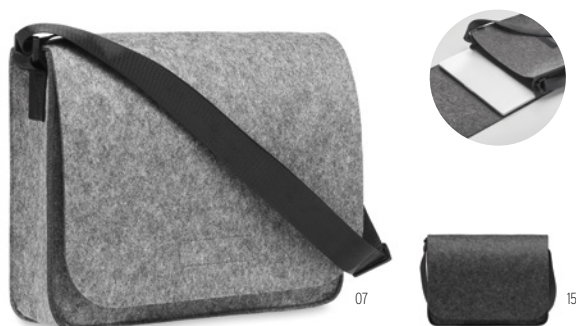

Baglo MO6186

RPET felt messenger or laptop bag with hook and loop closure. Fits a 15 inch laptop. **Size** 36x8x27 cm **Print technique** Screen printing,T1,TD,B