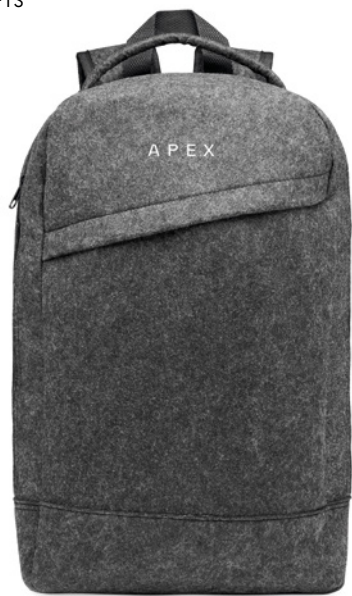

Liana MO2164

13 inch laptop backpack in RPET felt with padded shoulder and strap with a main internal compartment. Zippered compartment inside. Trolley holder on reverse side. **Size** 26x13x45 cm **Print technique** Screen transfer,TD,S