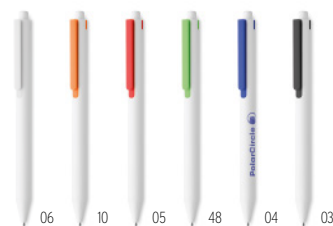

Different styles for ABS pens

Side MO6991

Push button ball pen in recycled ABS. Blue ink. **Size** Ø1x14 cm
Print technique Round screen printing, P

Rio Clean MO9951

Push button ball pen in ABS with antibacterial barrel. Contains a special additive (nano silver) that prevent bacteria from colonizing the surface of the pen. ISO 22196. Blue ink.
Size Ø1,3x14 cm **Print technique** Pad printing, PD

Neilo Clean MO6138

Twist action stylus ball pen in aluminium with antibacterial barrel and shiny chrome clip. ISO 22196. Blue ink.
Size Ø0,7x13,5 cm **Print technique** Pad printing, L

Blanquito Clean MO6153

Push button stylus pen in ABS with antibacterial barrel. ISO 22196. Blue ink. **Size** Ø1,1x14 cm **Print technique** Pad printing