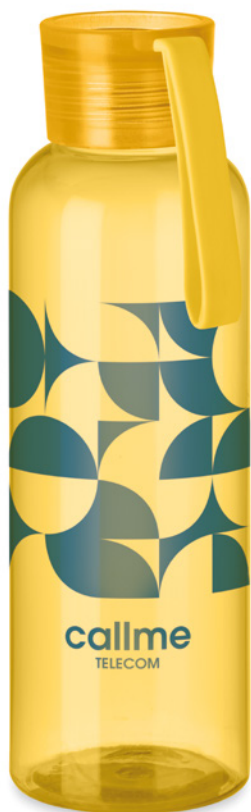

28

22

24

22

29

25

31

32

24

52

37

23

27

22

31

24

23

Indi MO6903

Drinking bottle in Tritan™ which is BPA free. Includes a silicone hanger. Capacity: 500 ml. Not suitable for carbonated drinks. Leak free. **Size** Ø6x20 cm **Print technique** Round screen printing,RD,P

Helsinki Basic MO9850

Drinking bottle in Tritan™ which is BPA free with stainless steel bottom and lid with bamboo detail. Capacity: 800 ml. Not suitable for carbonated drinks. Leak free. **Size** Ø7x26 cm **Print technique** Round screen printing,RD,DL,P,L

Shiku MO9909

Drinking bottle in Tritan™ which is BPA free with silicone mouth piece on the lid. Capacity: 450 ml. Not suitable for carbonated drinks. Leak free. **Size** 9x18,5 cm **Print technique** Round screen printing,DL,P