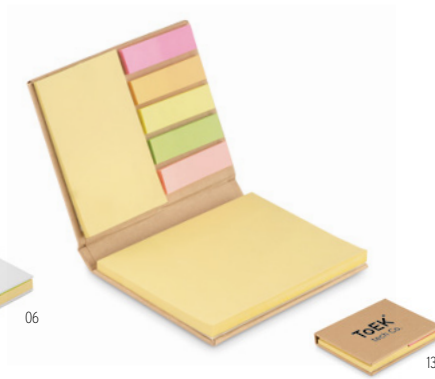

Maui MO6912

2-piece sticky note memo pad (50 sheets) with recycled paper cover. Sticky notes pads (25 sheets) and 3 assorted colours page markers. Made in EU. **Size** 10x7x0,9 cm  
**Print technique** Pad printing, D01, DL

Moui MO6911

Soft recycled paper cover memo pad. 50 recycled paper sheets. Made in EU. **Size** 10x7x0,7 cm  
**Print technique** Pad printing, D01, DL

### Visionmax IT3233

3 piece sticky note memo pad. Large and medium yellow sticky notes pads and 5 assorted colours page markers.

**Size** 8x1,7x10,5 cm **Print technique** Pad printing,DL