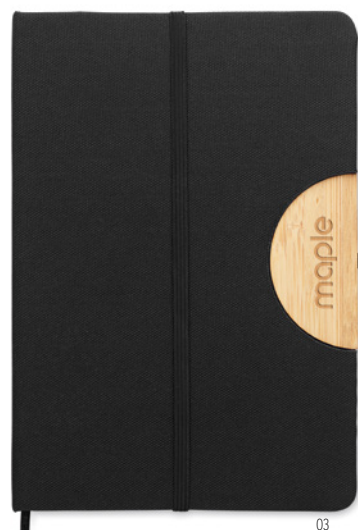

04

06

05

04

03

Note Rpet MO9966

A5 notebook with hard 600D RPET cover. Casebound. 160 lined recycled paper pages (80 sheets). Matching elastic closure strap and ribbon bookmark. **Size** 21x14x1,3 cm **Print technique** Screen printing,TI,TD