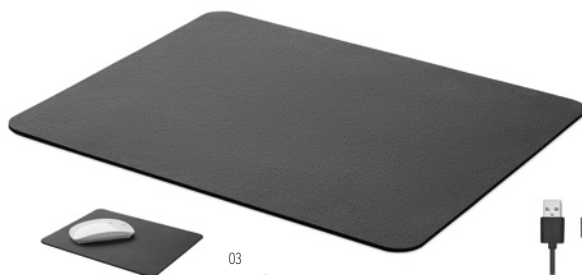

Beta MO2174

Recycled PU mouse mat which is 58% recycled (40% recycled polyester and 18% recycled PU).
Size 22x18x1,7 cm **Print technique** Screen printing