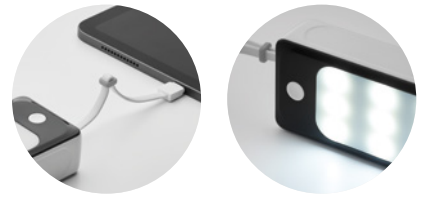

Powlight + MO2179

Power bank 10000 mAh capacity in abs casing. Output current DC5V/2A 1x type A and 1x type C in/out. Includes indicating 4 light setting (9 COB led) and integrated USB cable with Type C plug output. PD 22,5W support with battery display. **Size** 9,8x4,9x2,6 cm **Print technique** Pad printing,DL,D01