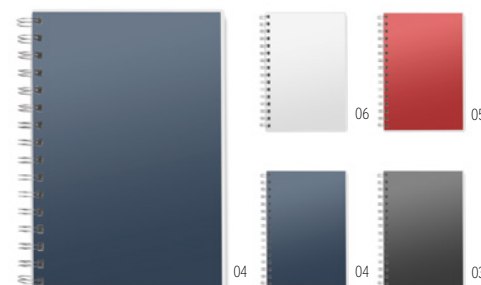

Anotate MO6532

A5 notebook with RPET cover. Twin-wire. 160 recycled white lined pages (80 sheets). **Size** 14x21 cm
Print technique Pad printing,S,D01,DL