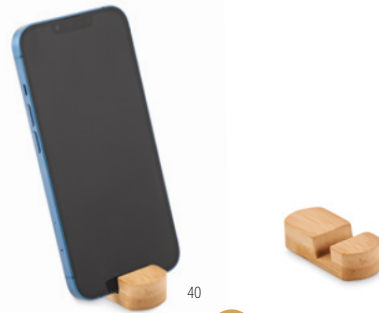

### Drop Ring MO9445

Phone holder with ring in matt zinc alloy. 3M sticker on back. **Size** Ø3x3,5 cm **Print technique** Pad printing,L,D01

03

### Foldhold MO6243

Foldable smartphone or tablet holder in ABS material and base with anti slip. Allows the user to adjust the device for ideal viewing angle. **Size** 11x7,2x2,8 cm  
**Print technique** Pad printing,D01,DL