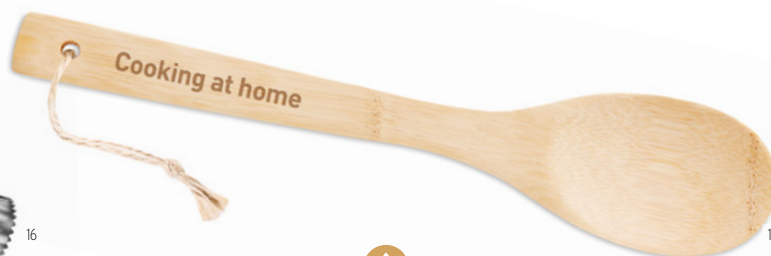

Mayen MO9904

Salad spoon in bamboo. **Size** 30x6x0,6 cm **Print technique** Laser engraving

13