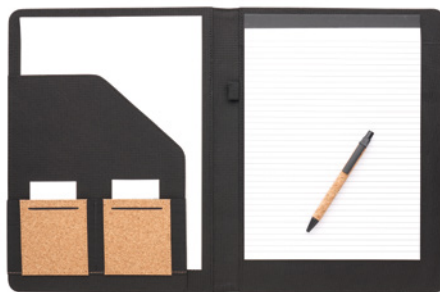

Concork MO2229

A4 cork conference folder. Refillable A4 notepad. 30 recycled paper lined sheets. Matching pen and pen holder. 2 card holders and one large compartment. **Size** 25,5x2x33,5 cm
Print technique Pad printing,S,T1,TD,L,B