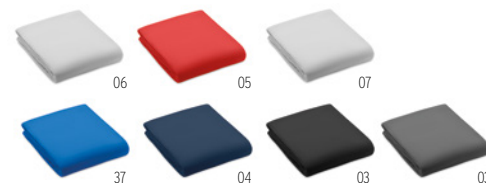

Fleece blanket with nylon handle. 180 gr/m<sup>2</sup> fleece. **Size** 150x120 cm  
**Print technique** Screen printing,T1,TD,E

13

15

99

05

04

07

13