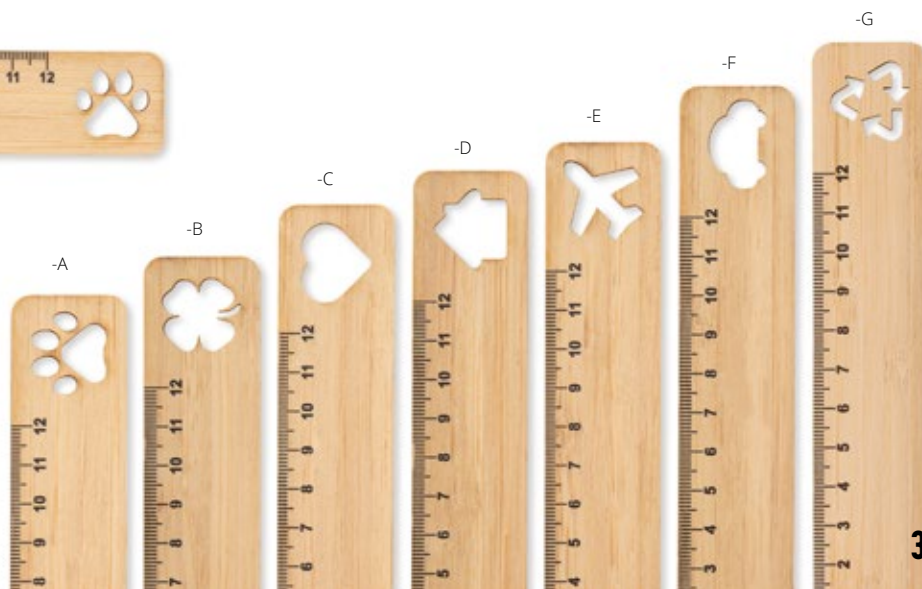

Rooler AP718526

12 cm bamboo plywood ruler with sink cut motive. **Size:** 160×30×2 mm **Printing:** E1, P0(4), OP(FC)