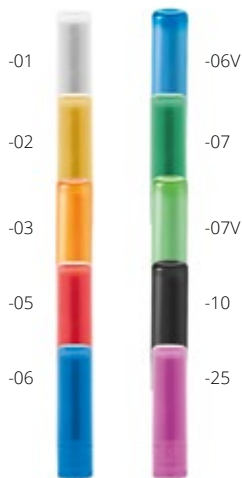

Vanilla

Liplox AP781070

Vanilla lip balm in translucent plastic holder. With SPF15 protection. **Size:** ø19×70 mm **Printing:** P1(1)