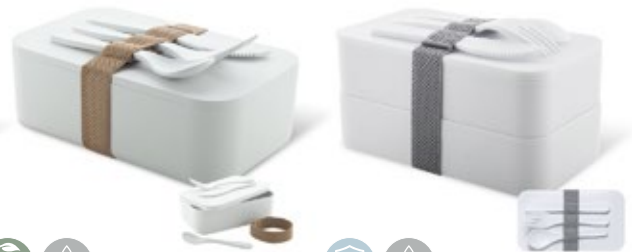

PLA 1000 ML

Planche AP800447

Lunch box in PLA plastic with cutlery set (fork, spoon and knife) and RPET polyester elastic strap, 1000 ml. BPA-free, 100% compostable PLA. **Size:** 191×116×66 mm
Printing: P2(2), S2(2), UVC(FC)

1400 ML

Ayam AP721817-01

Lunch box in antibacterial plastic with cutlery set (fork, spoon and knife) and elastic strap. With 2 compartments of 700 ml capacity each. ISO 22196 compliant. **Size:** 187×121×106 mm
Printing: P2(2), S2(2), UVC(FC)