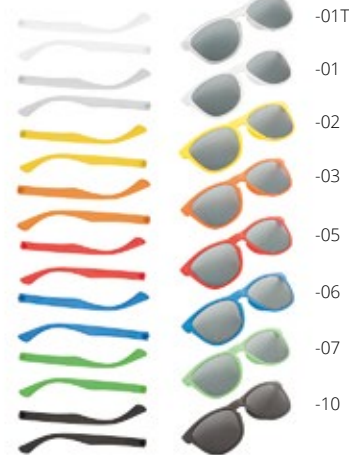

CreaSun AP800383

Customisable, plastic sunglasses with UV 400 protection. The product is assembled in the requested frame and temples colour combination. MOQ: 50 pcs. **Printing:** P1(4), VF(FC)

TEMPLES

FRAME