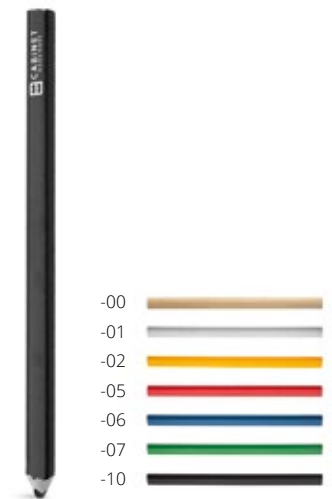

Carpenter AP761177

Wooden carpenter pencil, unsharpened. **Size:** 180 mm **Printing:** P0(4), E0

BUILT FOR RESULTS, BRANDED FOR IMPACT

FROM TIGHTENING BOLTS TO BUILDING TRUST, TOOLS AND TOOL SETS CAN DELIVER. MAKE YOUR MARK WITH A GIFT THAT ENSURES YOUR CLIENTS ASSOCIATE YOUR NAME WITH RELIABILITY AND PROBLEM-SOLVING. BECAUSE QUALITY CRAFTSMANSHIP IS ALWAYS A GREAT INVESTMENT.