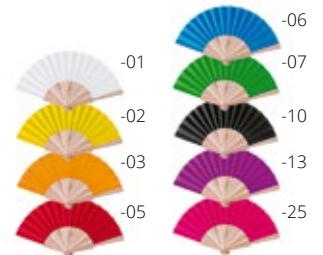

Lolli AP808293-00

Kraft paper hand fan with wooden handle.
Size: 195x240 mm Printing: E1, P1(2)