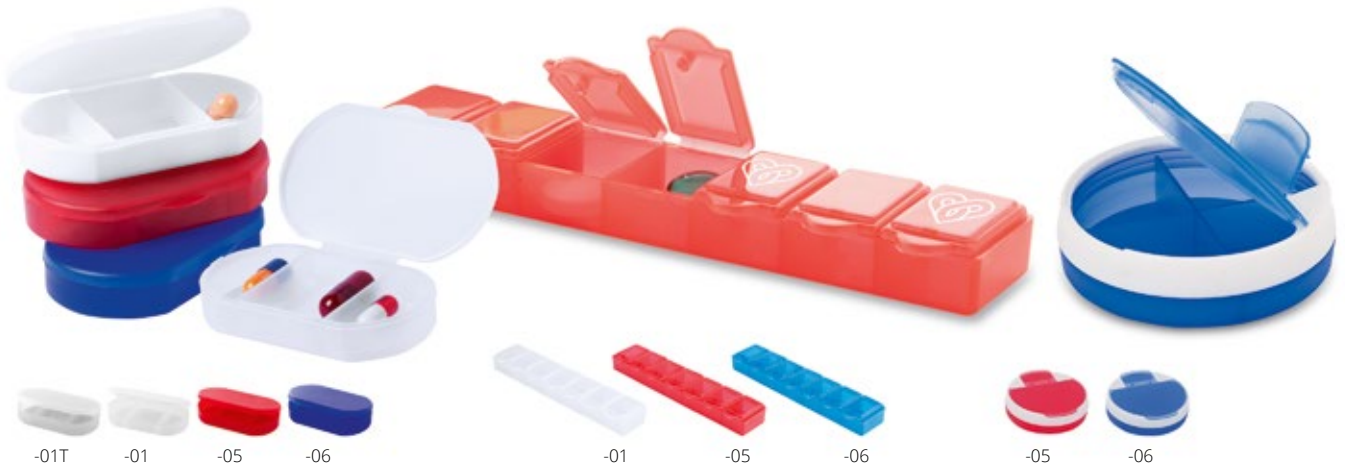

Tripill AP731911

Plastic pillbox with 3 compartments.
Size: 60×36×12 mm **Printing:** P1(4), UVB(FC)

Sepill AP781016

Plastic, weekly pillbox with 7 compartments.
Size: 145×16×33 mm **Printing:** P1(4)

Pillport AP731910

Round, plastic pillbox with 4 compartments.
Size: ø70 mm **Printing:** P1(4), UVB(FC)