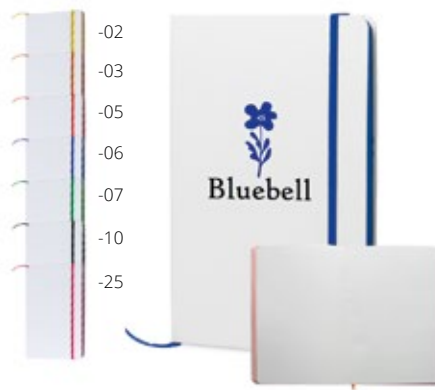

Pendula A5 AP781782

Paper covered notebook with 100 blank sheets and coloured rubber strap and matching colour side, A5. **Size:** 147×210×15 mm **Printing:** P1(4), S1(2), UVB(FC)