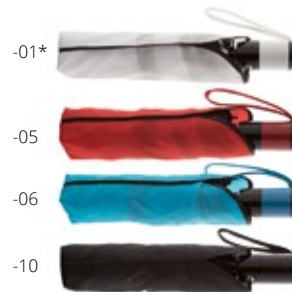

Nubila AP808412

Full automatic (open/close), windproof folding umbrella with 8 panels. With metal shaft, metal/fibreglass frame, matching colour pouch and plastic handle. 190T pongee. **Size:** ø955×580 mm **Printing:** TD(8), DTD(FC), S3(1), DO1(FC), *:SU1(FC)