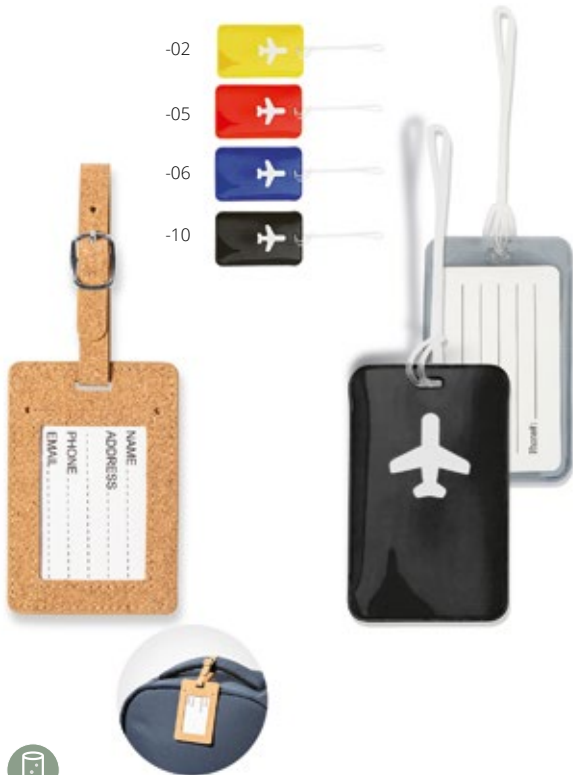

-21

-10

Airmile AP808207

20 inch, hard-shell carry-on trolley bag in RPET with 4 wheels, telescopic handle and TSA combination lock. With RPET inner lining and elastic fastening straps. With metal plate for logo engraving **Size:** 350×530×220 mm **Printing:** E3