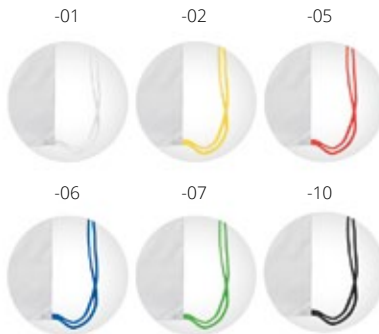

CHOOSE DRAWSTRING COLOUR:

CreaDraw Kids RPET AP716414

Custom made drawstring bag for children with coloured strings, 190T RPET polyester. With all over sublimation printed graphic and distinctive RPET label. MOQ: 25 pcs. **Size:** 300×345 mm **Printing:** FP-SU(FC)