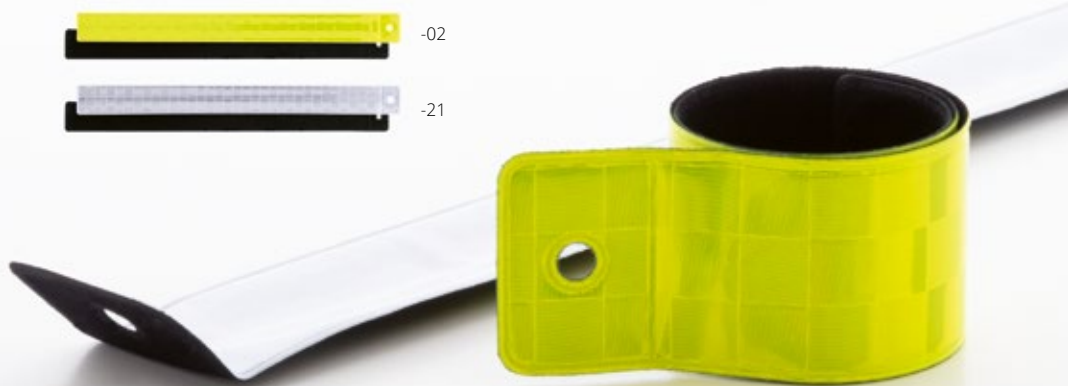

Lumen Plus AP800565

Reflective wrist band. Personal protective equipment: EN17353 certified.
Size: 320×30 mm **Printing:** S0(2)