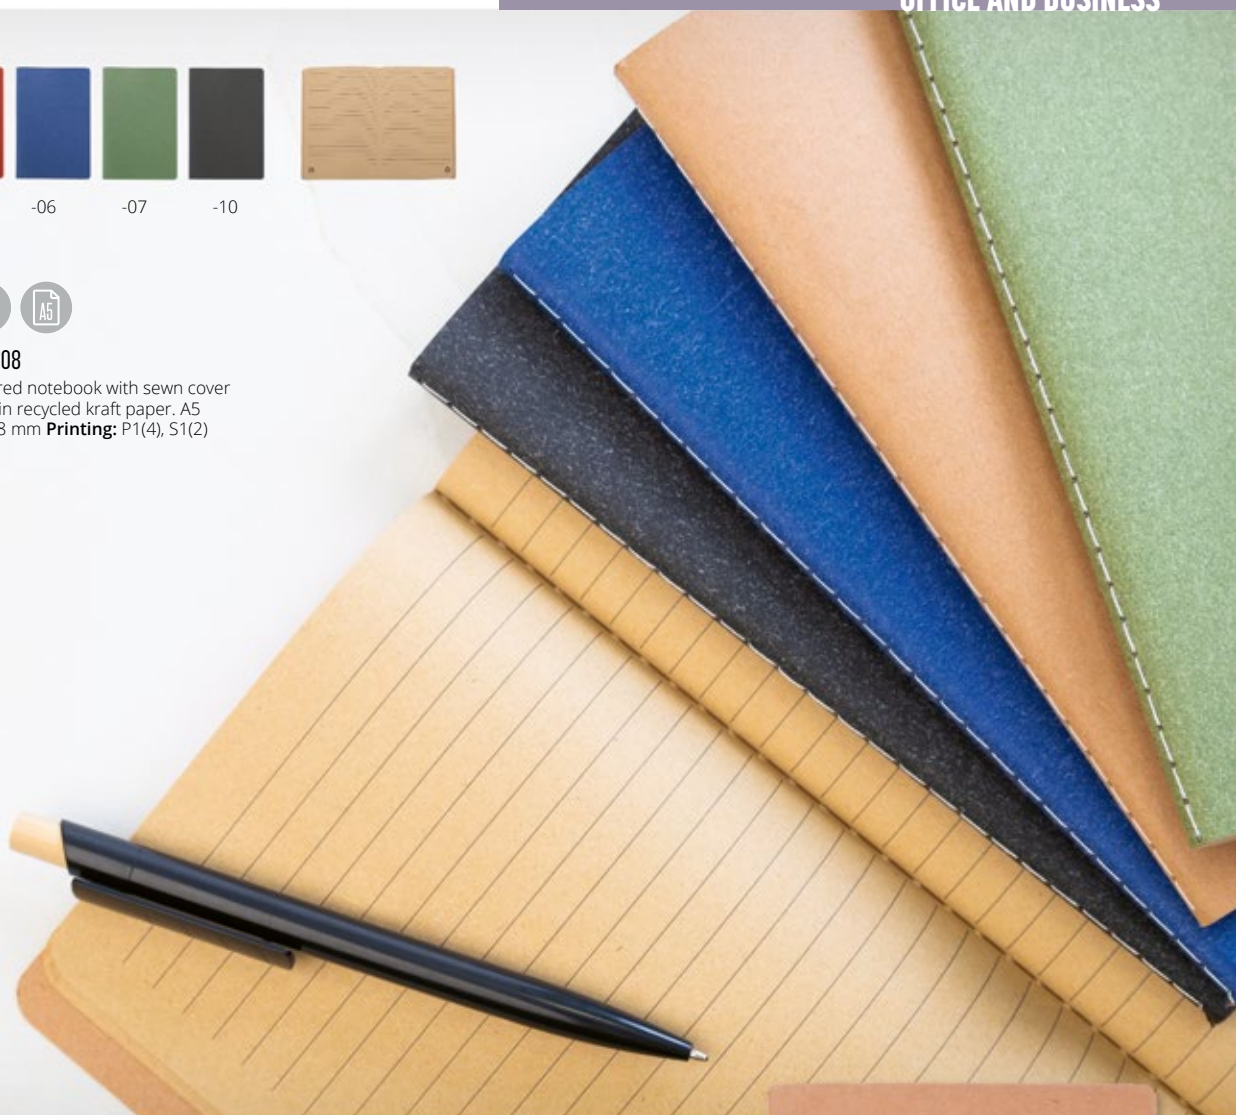

Crofty A5 AP808208

Recycled paper covered notebook with sewn cover and 60 blank sheets in recycled kraft paper. A5 size. **Size:** 140×210×8 mm **Printing:** P1(4), S1(2)