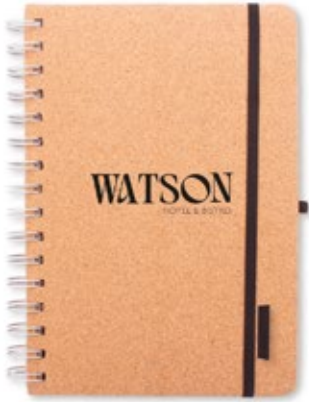

Querbook AP800516

Natural cork covered spiral notebook with wheat straw plastic mobile and tablet holder insert. With 70 lined sheets in recycled kraft paper, rubber strap and pen holder. A5 size. **Size:** 150×210×15 mm **Printing:** P1(4), E2, S1(1), TB(8), DTB(FC)