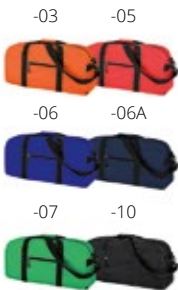

SuboBag Yoga AP716774

Custom made, zipped shoulder bag in 600D RPET polyester with yoga mat holder straps and long handles. With all over sublimation printed graphics and distinctive RPET label. MOQ: 25 pcs. **Size:** 400×360×100 mm **Printing:** FP-SU(FC)