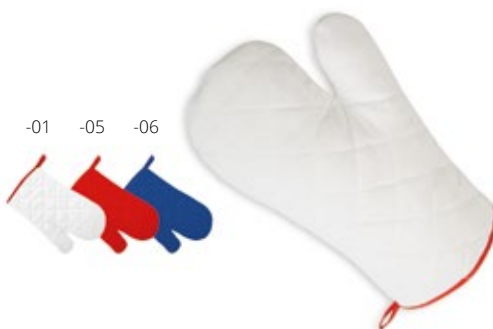

-01 -05 -06

Challah AP761202

Coloured cotton oven mitt, 1 pc. **Size:** 180×285 mm **Printing:** TA(8), DTA(FC)