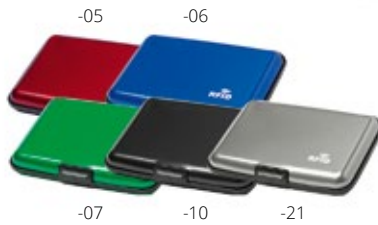

Size: 400×270×30 mm **Printing:** TC(8), DTC(FC)

Koruna AP781144-10

RFID blocking, PU leather credit card holder for 8 cards. **Size:** 82×117×15 mm **Printing:** P2(1), O1

Cardox AP781513

Aluminium, RFID protected card holder with 6 compartments. **Size:** 110×75×20 mm **Printing:** E1, P2(4), DO4(FC)