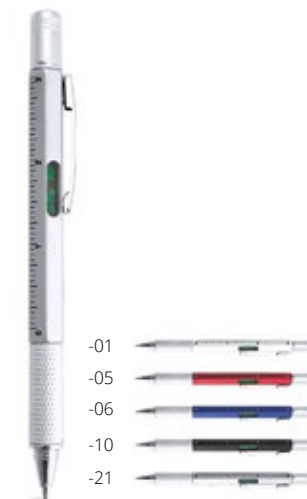

Fixpen AP741722

Plastic ballpoint pen with flat and star-head screwdrivers, spirit level and 7 cm / 3 inch rulers. With metal clip and blue refill. **Size:** ø10×149 mm **Printing:** P1(2)