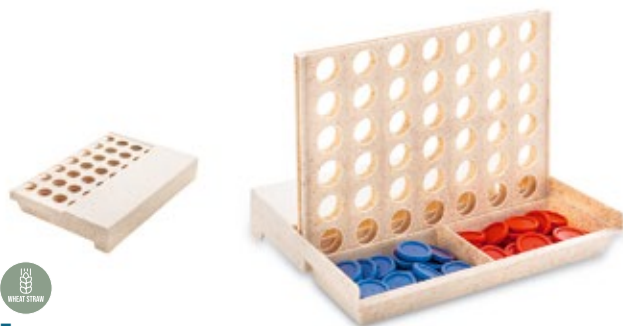

Forrex AP733514-00

Ecological wheat straw plastic board game with foldable vertical board and 42 tokens. During the game players take turns dropping tokens into the board, aiming to align four tokens in a row. **Size:** 180x125x28 mm
Printing: P2(4), UVC(FC)