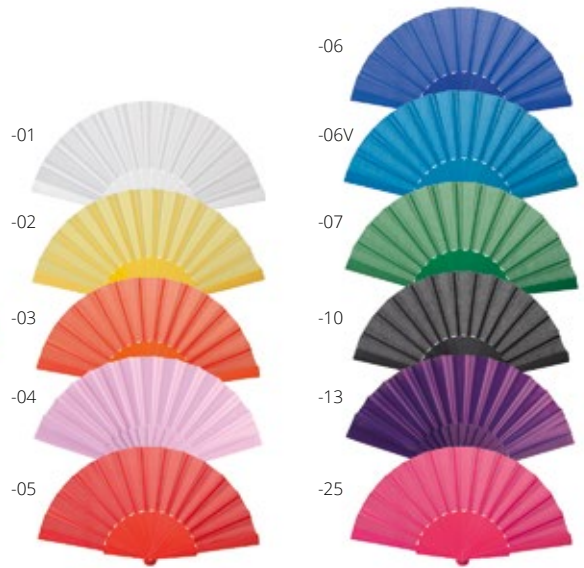

Faros AP721478-01

RPET polyester hand fan with wooden ribs. In kraft paper box. Size: 425x230 mm
Printing: E1, P1(2)