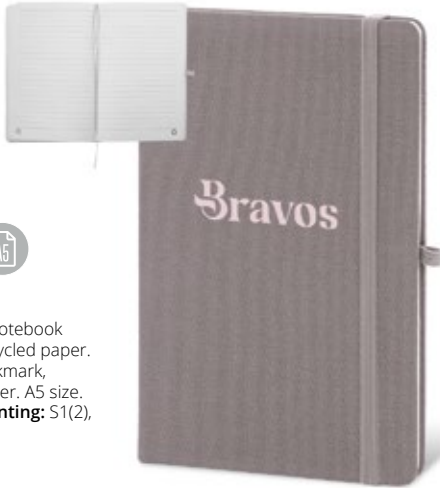

OFFICE AND BUSINESS

-00 -05

-06 -07 -77

Kapaas AP800740

Recycled cotton covered notebook with 80 lined sheets in recycled paper. With matching colour bookmark, rubber band and pen holder. A5 size. **Size:** 150×212×14 mm **Printing:** S1(2), TB(8), DTB(FC)