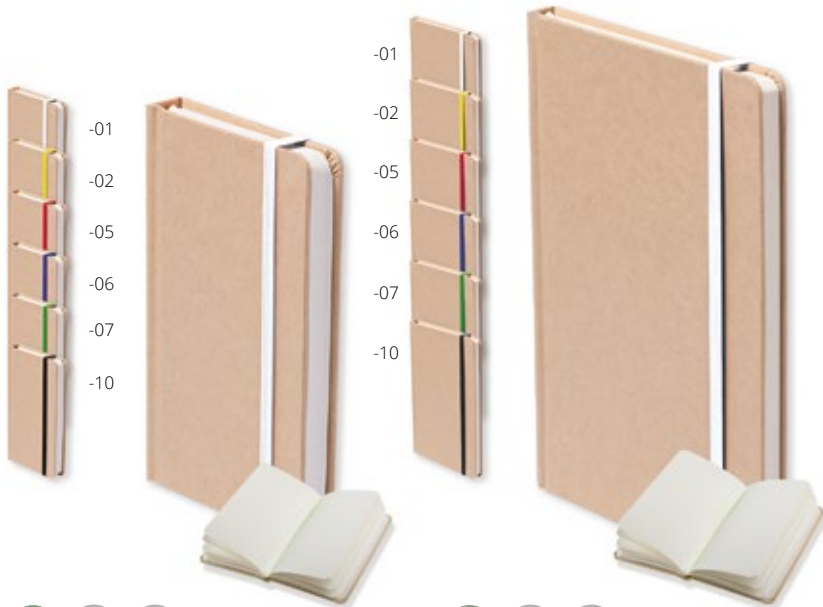

Prunus A6 AP781197

Recycled cardboard covered notebook with 100 blank sheets, coloured bookmark and rubber strap. **Size:** 95×145×15 mm **Printing:** P1(4), S1(2), UVB(FC), OP(FC)

Prunus A5 AP781196

Recycled cardboard covered notebook with 100 blank sheets, coloured bookmark and rubber strap. **Size:** 147×210×15 mm **Printing:** P1(4), S1(2), UVB(FC), OP(FC)